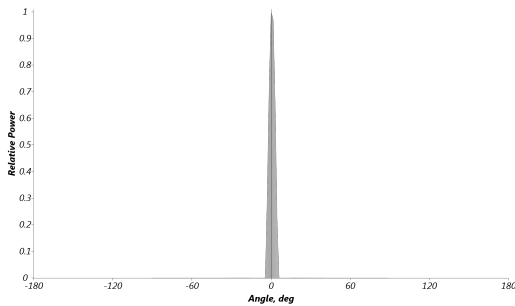

Beam Profile