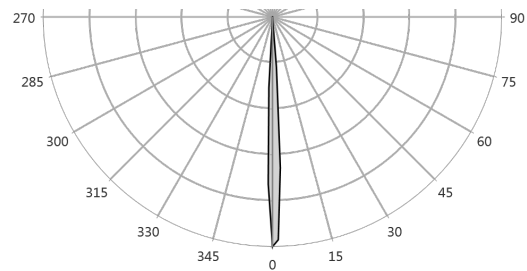

Polar Distribution