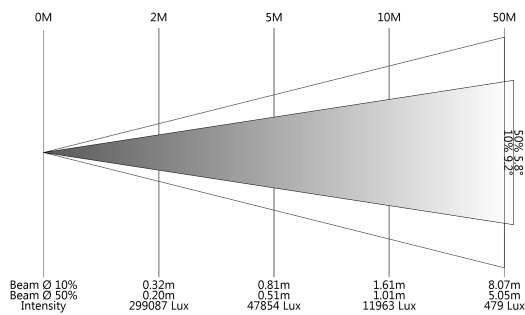

Manufacturer SGM  
Luminaire G-7 spot min White peak  
Measurement Date 15-07-2019  
Power Consumption 445 W  
Light Output 12 505 lm  
Field Angle 9.2 deg  
Beam Angle 5.8 deg  
Color Temperature 6 183 K

## Lux Diagram