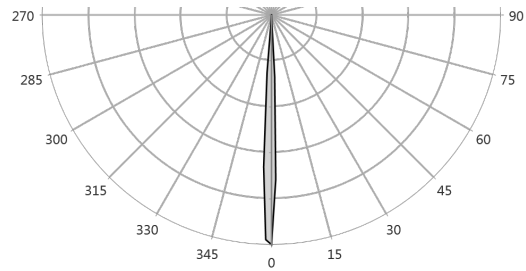

**Manufacturer** SGM  
**Luminaire** G-7 spot min White LM-79  
**Measurement Date** 17-07-2019  
**Power Consumption** 439 W  
**Light Output** 11 707 lm  
**Field Angle** 9.2 deg  
**Beam Angle** 5.8 deg  
**Color Temperature** 6 224 K

Lux Diagram

Polar Distribution

Beam Profile

Spectral Distribution