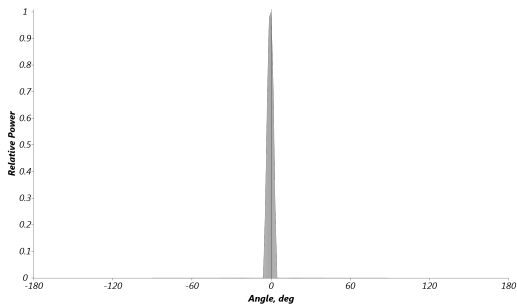

**Manufacturer** SGM  
**Luminaire** G-7 spot min White LM-79  
**Measurement Date** 17-07-2019  
**Power Consumption** 439 W  
**Light Output** 11 707 lm  
**Field Angle** 9.2 deg  
**Beam Angle** 5.8 deg  
**Color Temperature** 6 224 K

Lux Diagram

Polar Distribution

Beam Profile

Spectral Distribution