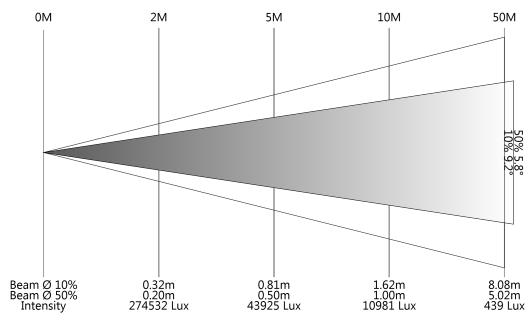

**Manufacturer** SGM  
**Luminaire** G-7 spot min White LM-79  
**Measurement Date** 17-07-2019  
**Power Consumption** 439 W  
**Light Output** 11 707 lm  
**Field Angle** 9.2 deg  
**Beam Angle** 5.8 deg  
**Color Temperature** 6 224 K

Lux Diagram

Polar Distribution

Beam Profile

Spectral Distribution