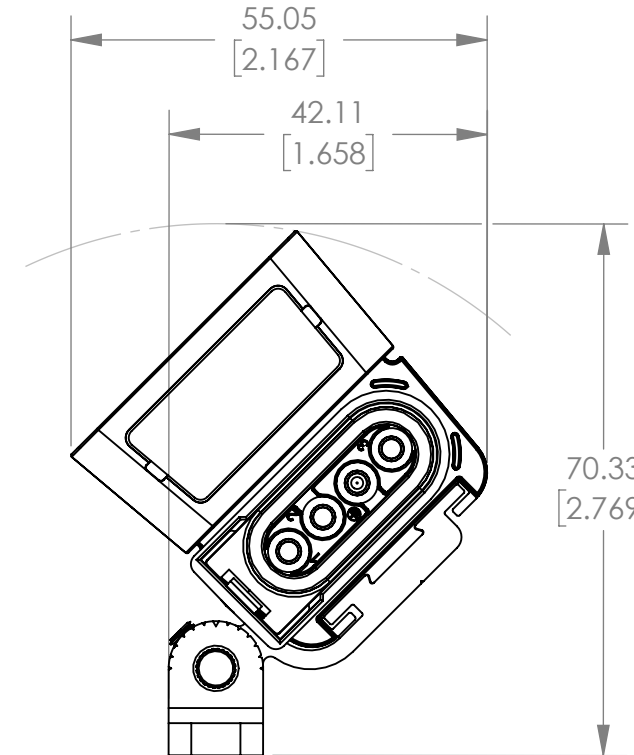

45° ROTATION