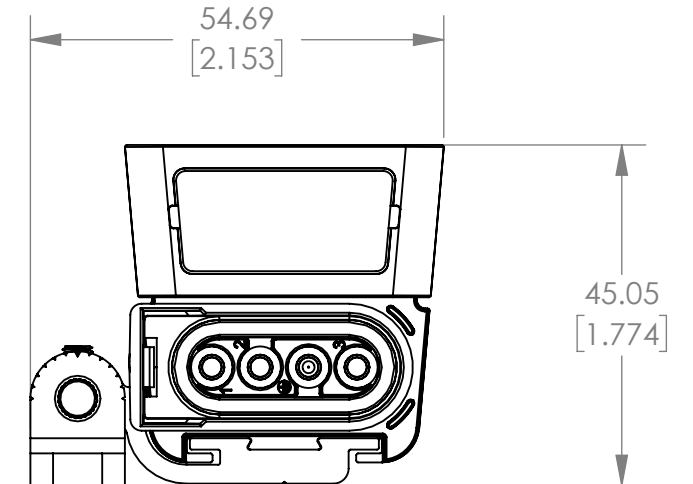

118° ROTATION

90° ROTATION

45° ROTATION

0° ROTATION

DESCRIPTION
**PRODUCT DOCUMENT
 DRAWING, GRAZE
 COMPACT, 4FT**

SIZE	DWG. NO.	REV
B	PDD-000156-00	00
DO NOT SCALE DRAWING		SHEET 2 OF 4
SCALE 1:10		

8

7