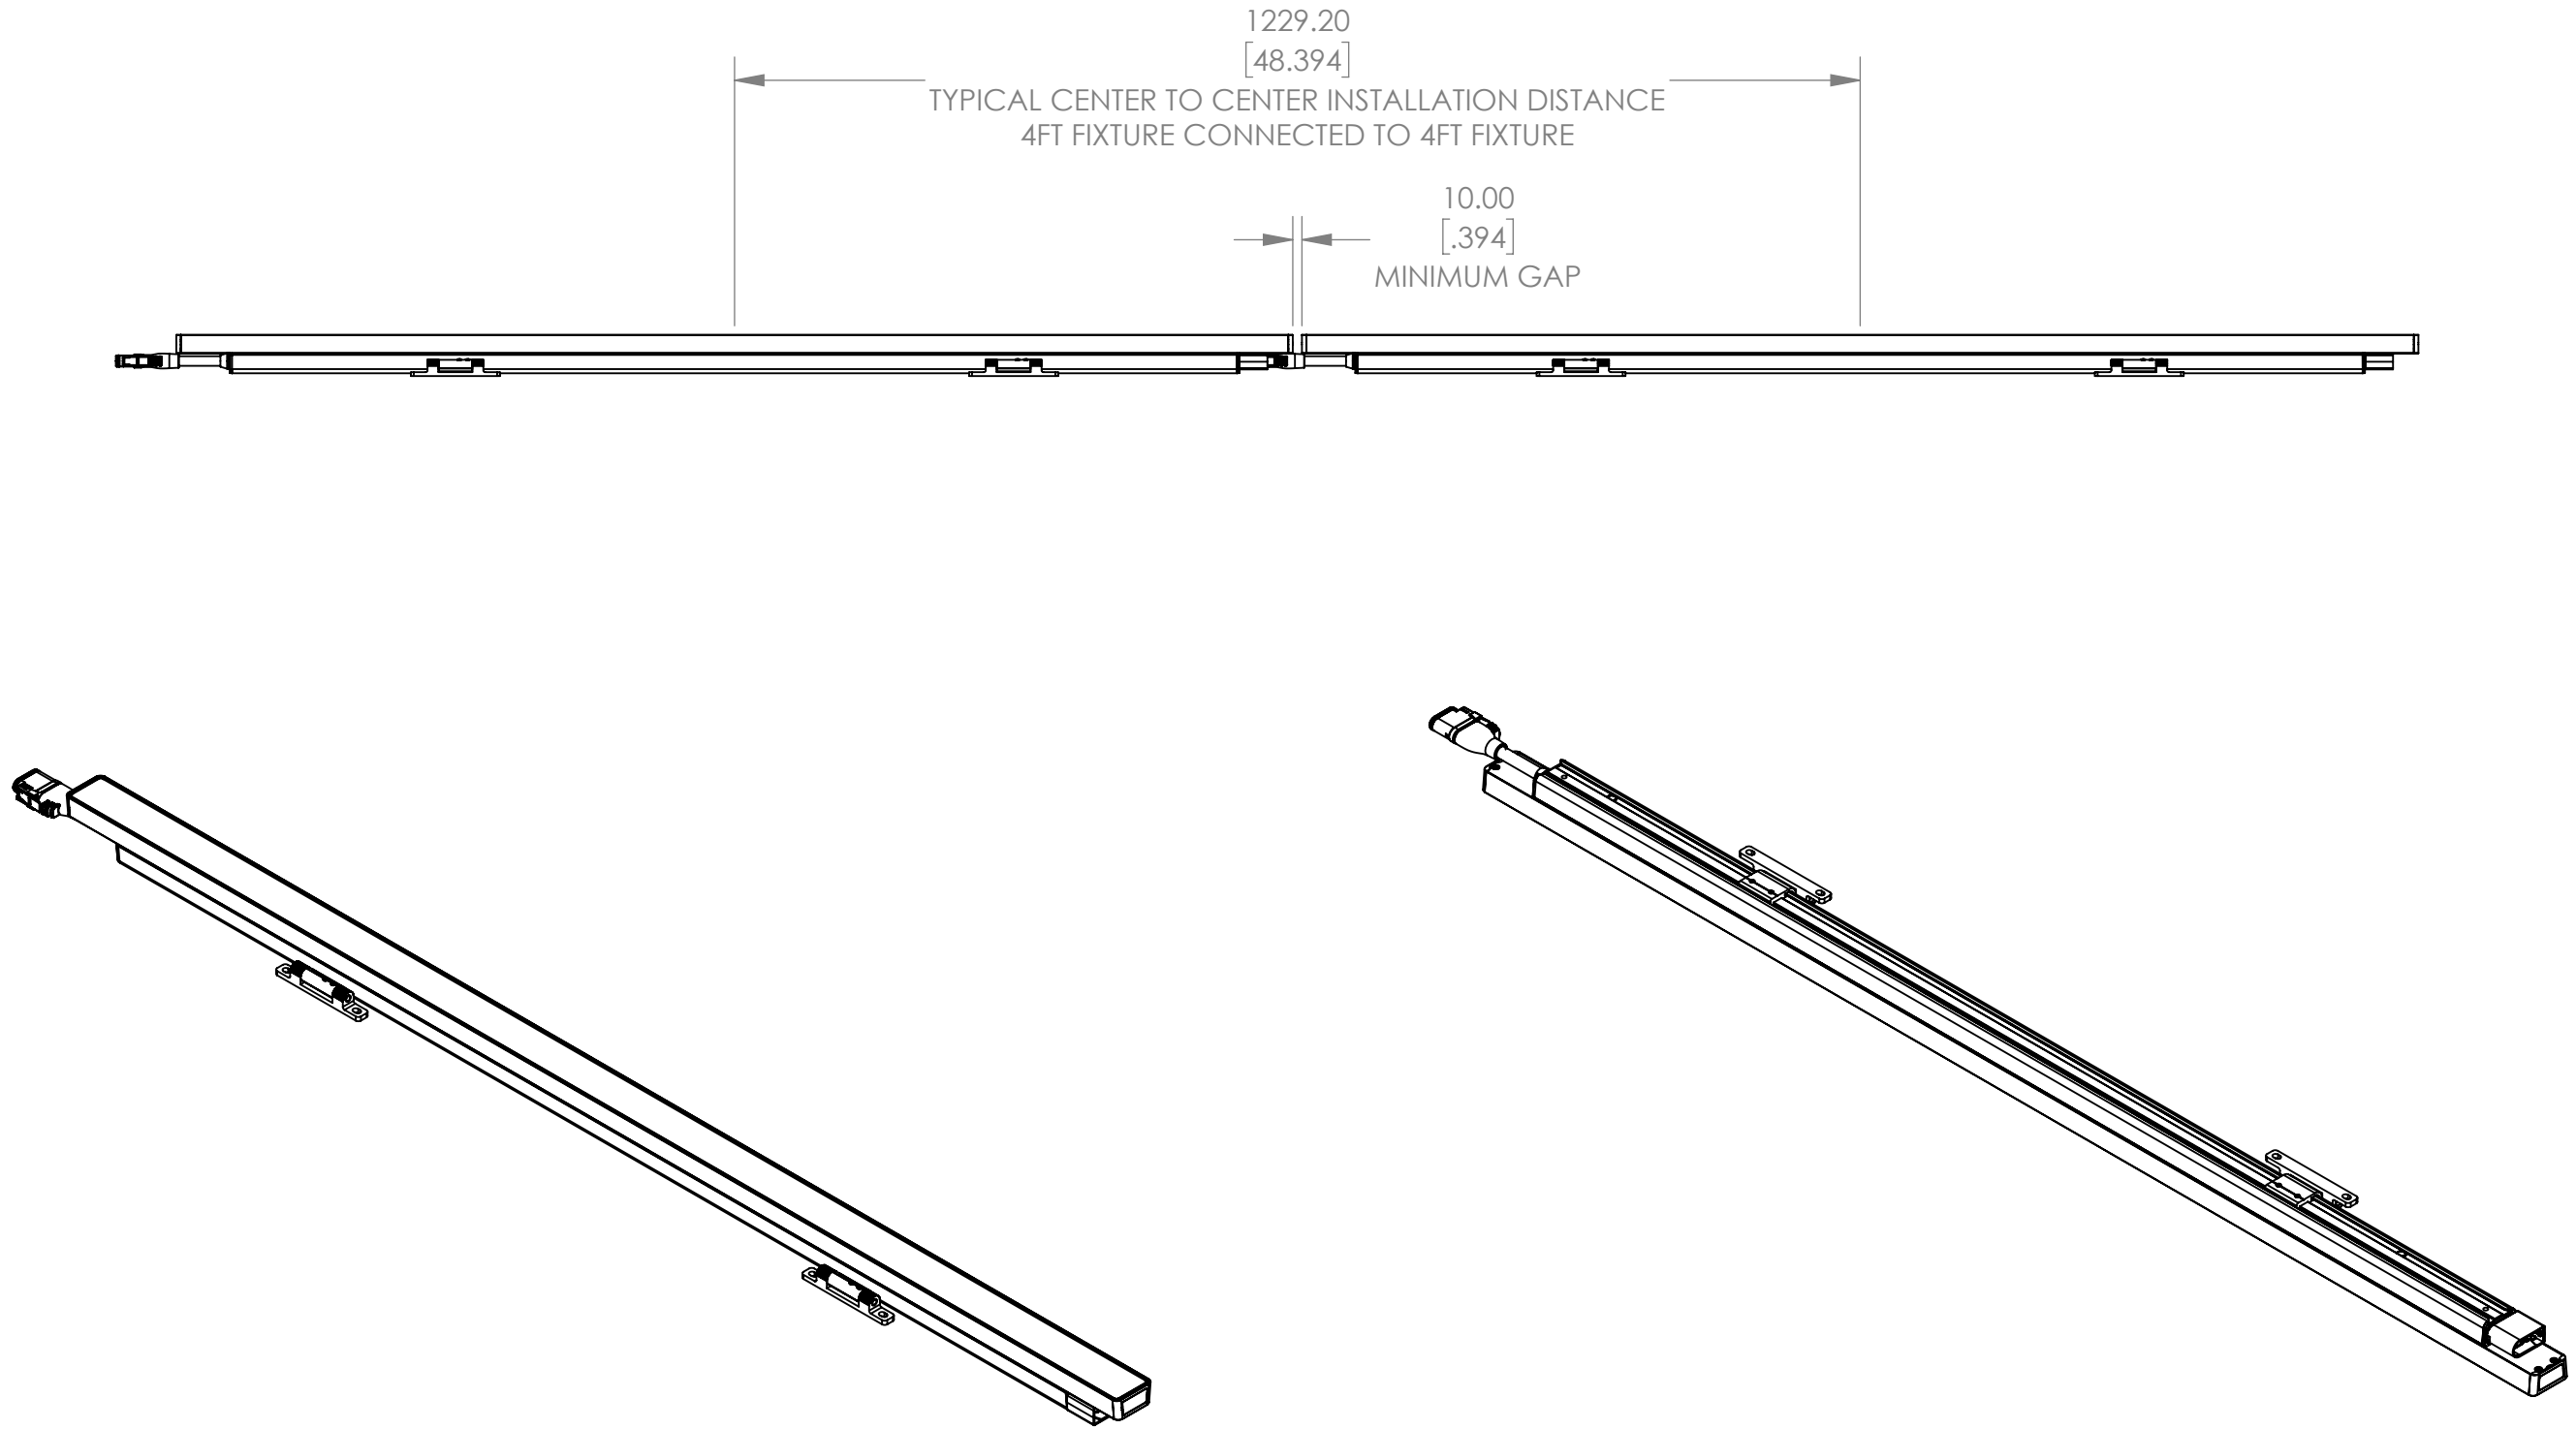

© Signify Holding. All rights reserved. Specifications are subject to change without notice. No representation or warranty as to the accuracy or completeness of the information included herein is given and any liability for any action in reliance thereon is disclaimed. All trademarks are owned by Signify Holding or their respective owners.

	DESCRIPTION	SIZE	DWG. NO.	REV
	PRODUCT DOCUMENT DRAWING, GRAZE COMPACT, 4FT	B	PDD-000156-00	00
FILE NAME		DO NOT SCALE DRAWING		SHEET 4 OF 4
		SCALE 1:10