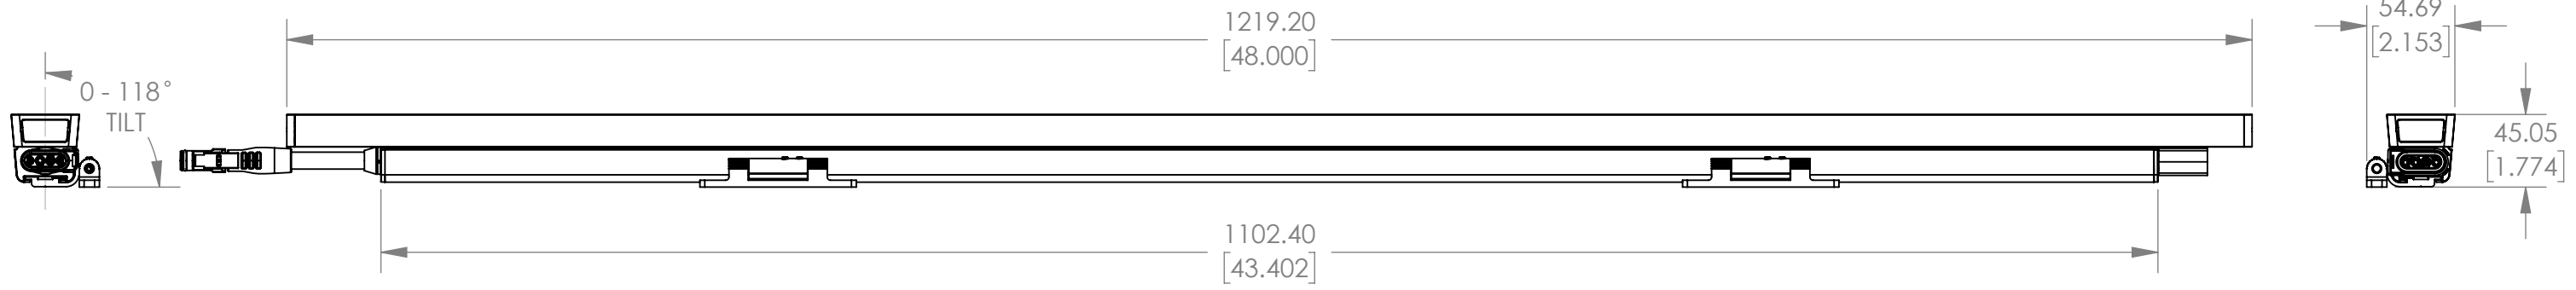

REVISIONS					
ZONE	REV.	ECO	DESCRIPTION	DATE	APPROVED
	00	012598	INITIAL RELEASE	08/19/2019	WTD

© Signify Holding. All rights reserved. Specifications are subject to change without notice. No representation or warranty as to the accuracy or completeness of the information included herein is given and any liability for any action in reliance thereon is disclaimed. All trademarks are owned by Signify Holding or their respective owners.

COLORKINETICS
www.colorkinetics.com
3 Burlington Woods Dr. Burlington MA 01803 USA
Tel: 888-385-5742 Fax: 617-338-0454

MATERIAL	
FINISH	
DRAWN	DATE
CHECKED	DATE

- UNLESS OTHERWISE SPECIFIED -
DIMENSIONS ARE IN MILLIMETERS
INTERPRET GEOMETRIC TOLERANCING PER: ANSI Y14.5M

ANGLE ± 1°

TOLERANCES:
DECIMAL
.X ±0.5 mm
.XX ±0.25 mm
.XXX ±0.125 mm

THIRD ANGLE PROJECTION

DESCRIPTION
**PRODUCT DOCUMENT DRAWING, GRAZE
COMPACT, 4FT**

SIZE B	DWG. NO. PDD-000156-00	REV 00
FILE NAME	DO NOT SCALE DRAWING	SHEET 1 OF 4
SCALE 1:10