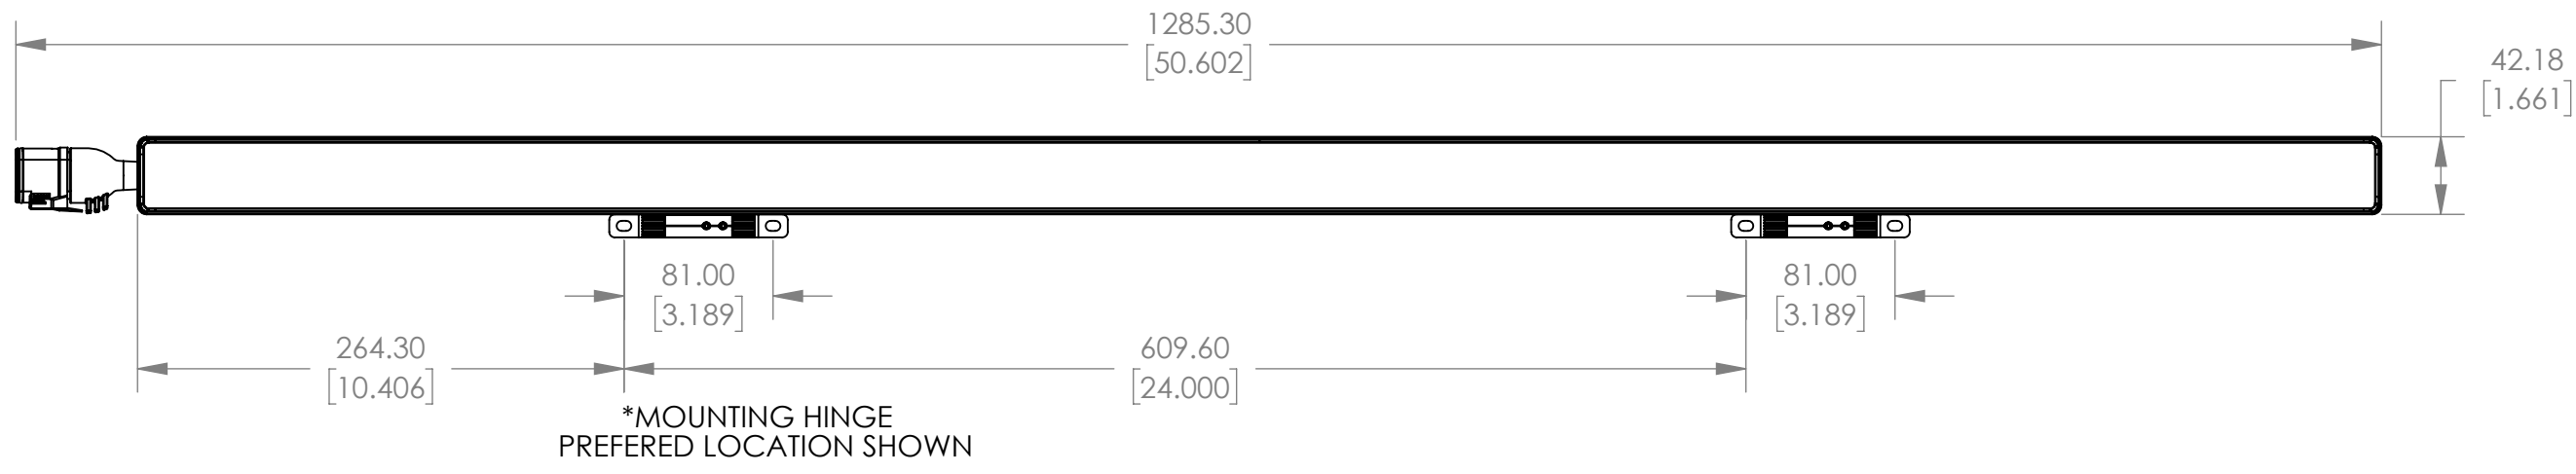

REVISIONS					
ZONE	REV.	ECO	DESCRIPTION	DATE	APPROVED
	00	012598	INITIAL RELEASE	08/19/2019	WTD

© Signify Holding. All rights reserved. Specifications are subject to change without notice. No representation or warranty as to the accuracy or completeness of the information included herein is given and any liability for any action in reliance thereon is disclaimed. All trademarks are owned by Signify Holding or their respective owners.

COLORKINETICS
www.colorkinetics.com
3 Burlington Woods Dr. Burlington MA 01803 USA
Tel: 888-385-5742 Fax: 617-338-0454

MATERIAL	
FINISH	
DRAWN	DATE
CHECKED	DATE

- UNLESS OTHERWISE SPECIFIED -
DIMENSIONS ARE IN MILLIMETERS
INTERPRET GEOMETRIC TOLERANCING PER: ANSI Y14.5M

ANGLE ± 1°

TOLERANCES:
DECIMAL
.X ±0.5 mm
.XX ±0.25 mm
.XXX ±0.125 mm

THIRD ANGLE PROJECTION

DESCRIPTION
**PRODUCT DOCUMENT DRAWING, GRAZE
COMPACT, 4FT**

SIZE B	DWG. NO. PDD-000156-00	REV 00
FILE NAME	DO NOT SCALE DRAWING	SHEET 1 OF 4
SCALE 1:10