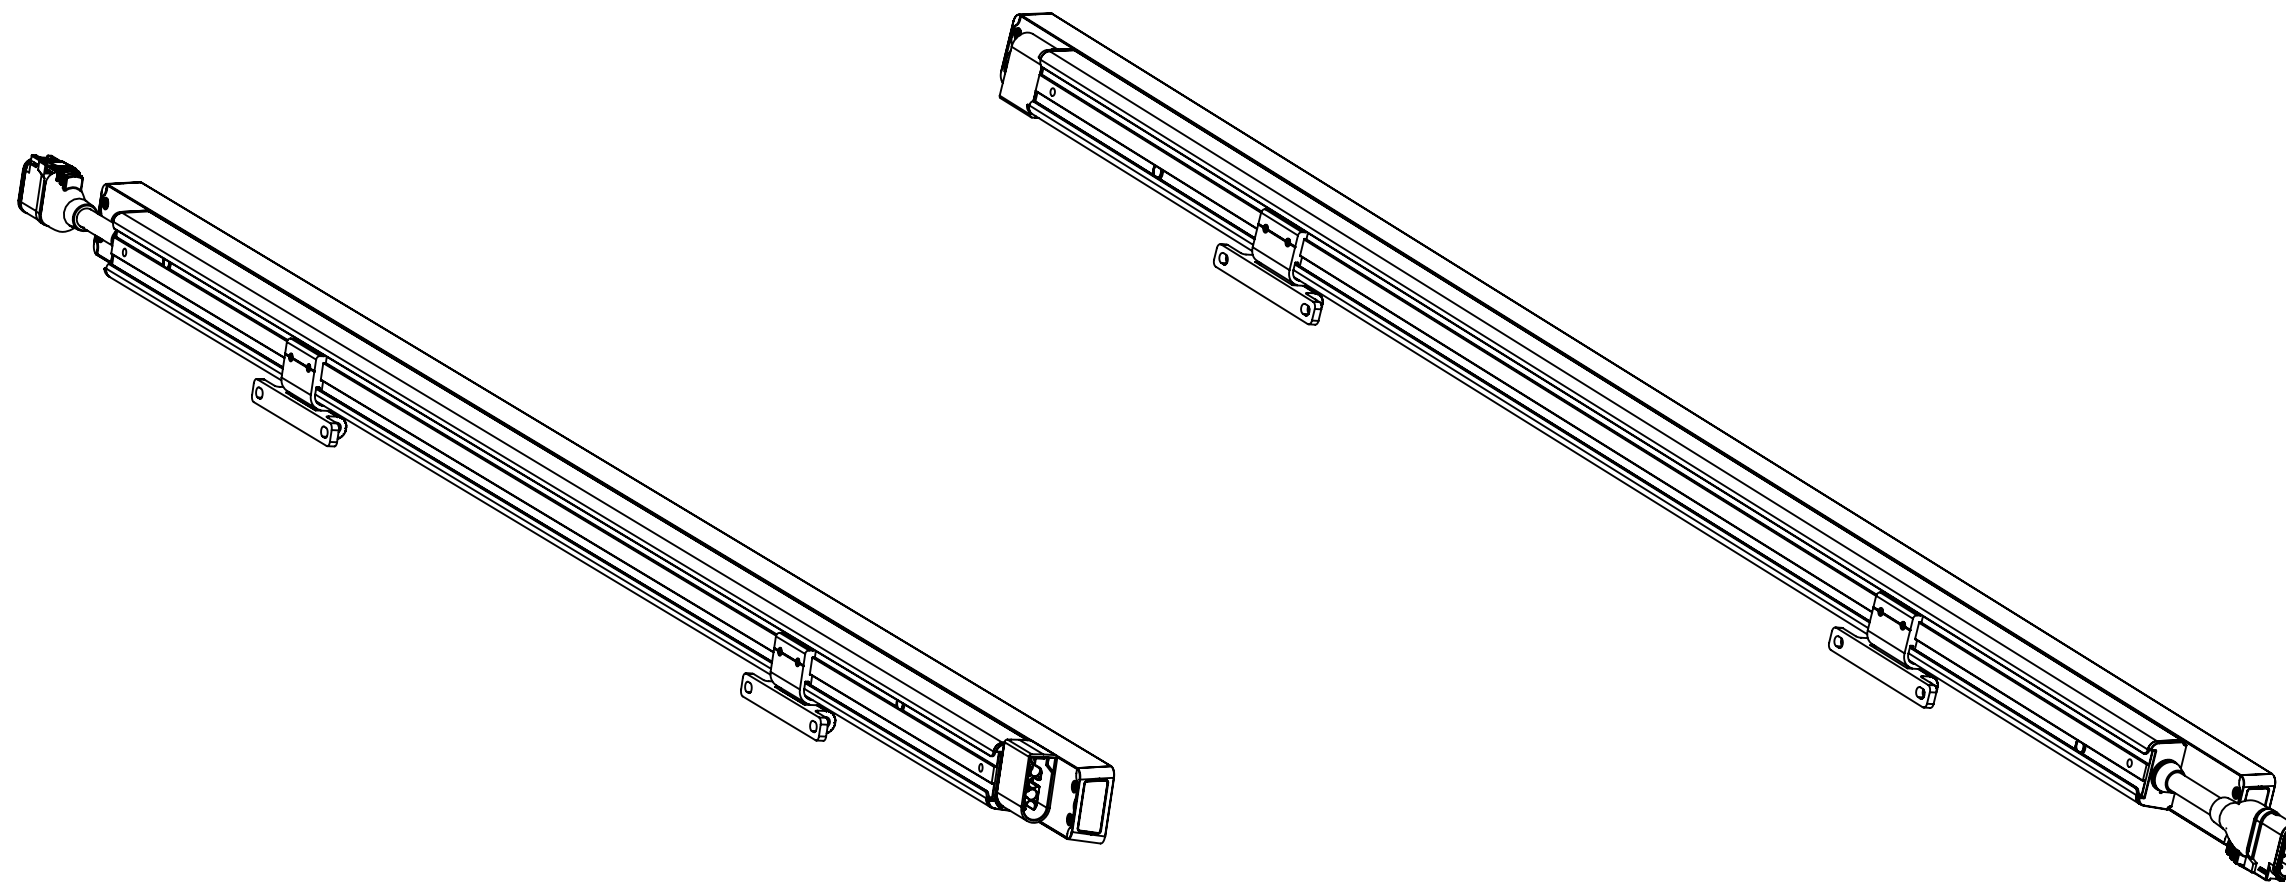

PIVOT DIRECTION RELATIVE TO POWER INPUT CAN BE FLIPPED 180° IN THE FIELD.

DESCRIPTION
**PRODUCT DOCUMENT
 DRAWING, GRAZE
 COMPACT, 4FT**

SIZE	DWG. NO.	REV
B	PDD-000156-00	00

FILE NAME	DO NOT SCALE DRAWING	SHEET 3 OF 4
	SCALE 1:10	