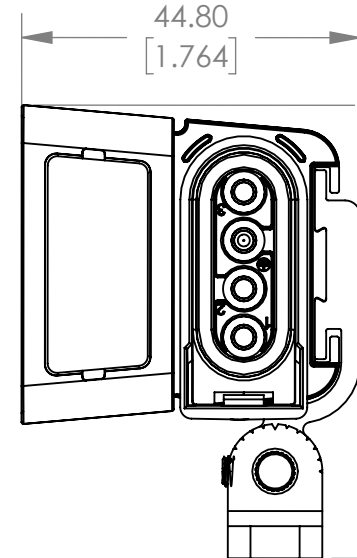

ANGLE ± 1°

TOLERANCES:
DECIMAL
.X ±0.5 mm
.XX ±0.25 mm
.XXX ±0.125 mm

THIRD ANGLE PROJECTION

DESCRIPTION
**PRODUCT DOCUMENT DRAWING, GRAZE
COMPACT, 4FT**

SIZE B	DWG. NO. PDD-000156-00	REV 00
FILE NAME	DO NOT SCALE DRAWING	SHEET 1 OF 4
SCALE 1:10		

118° ROTATION

90° ROTATION

45° ROTATION

0° ROTATION

DESCRIPTION
**PRODUCT DOCUMENT
 DRAWING, GRAZE
 COMPACT, 4FT**

SIZE	DWG. NO.	REV
B	PDD-000156-00	00
DO NOT SCALE DRAWING		SHEET 2 OF 4
SCALE 1:10		

8

7