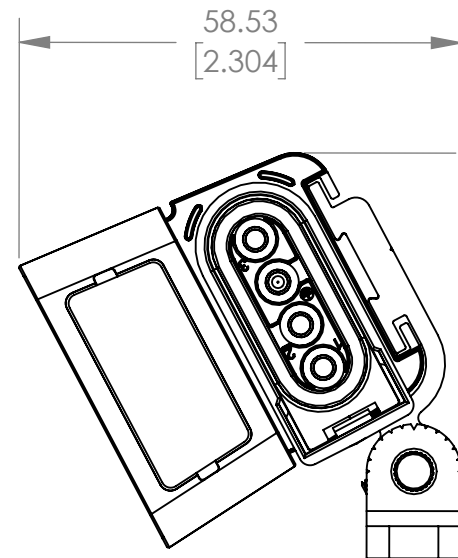

ANGLE ± 1°

TOLERANCES:
DECIMAL
.X ±0.5 mm
.XX ±0.25 mm
.XXX ±0.125 mm

THIRD ANGLE PROJECTION

DESCRIPTION
**PRODUCT DOCUMENT DRAWING, GRAZE
COMPACT, 4FT**

SIZE B	DWG. NO. PDD-000156-00	REV 00
FILE NAME	DO NOT SCALE DRAWING	SHEET 1 OF 4
SCALE 1:10		

© Signify Holding. All rights reserved. Specifications are subject to change without notice. No representation or warranty as to the accuracy or completeness of the information included herein is given and any liability for any action in reliance thereon is disclaimed. All trademarks are owned by Signify Holding or their respective owners.