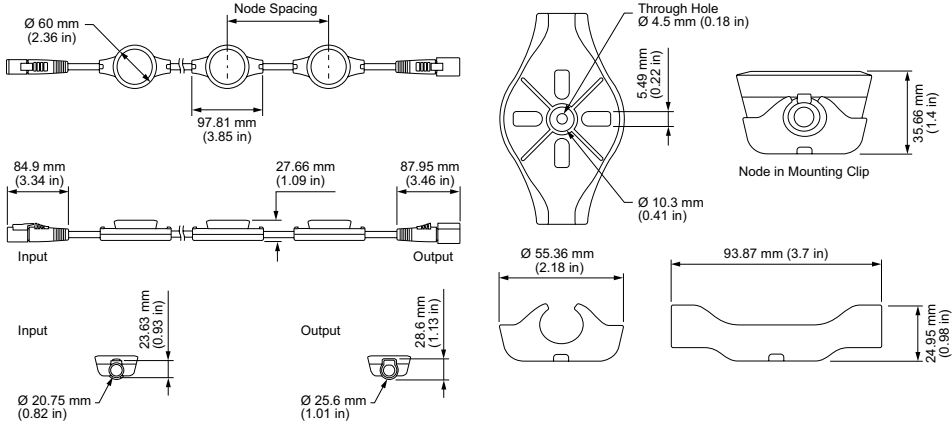

Dimensions

Photometrics, all channels full on

Photometric data is based on test results from an independent NIST traceable testing lab. IES data is available at www.colorkinetics.com/support/ies.

Viewing Angle	140°
LEDs	All channels full on
Lumens Per Node (all channels full on)	142
Efficacy (lm/W) per node all channels full on	59.1