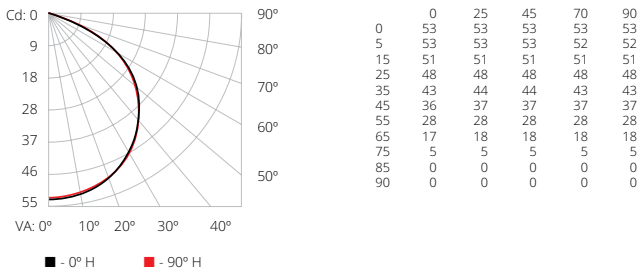

Polar Candela Distribution

Zonal Lumen

Zone	Lumens	% Luminaire
0-30	41.3	29.0%
0-40	68.0	47.8%
0-60	120.6	84.7%
60-90	21.8	15.3%
70-100	5.2	3.7%
90-120	0.0	0.0%
0-90	142.4	100.0%
90-180	0.0	0.0%
0-180	142.4	100.0%

For lux multiply fc by 10.7