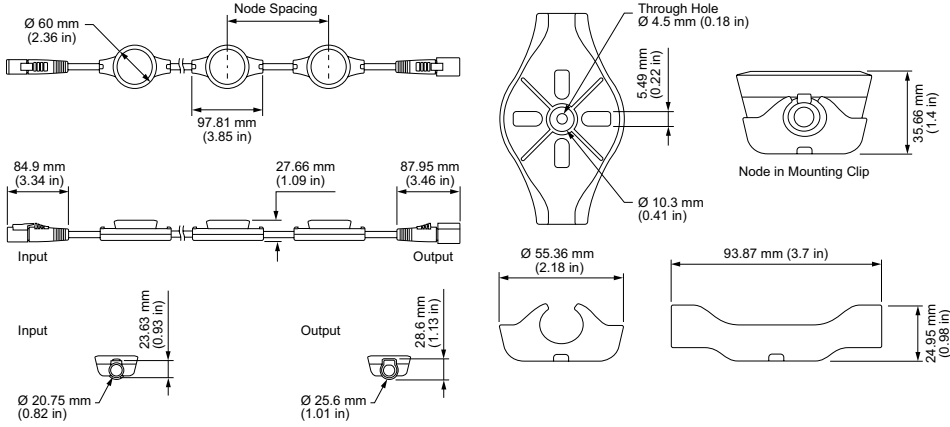

Dimensions

Photometrics, all channels full on

Photometric data is based on test results from an independent NIST traceable testing lab. IES data is available at www.colorkinetics.com/support/ies.

Viewing Angle	140°
LEDs	All channels full on
Lumens Per Node (all channels full on)	142
Efficacy (lm/W) per node all channels full on	59.1