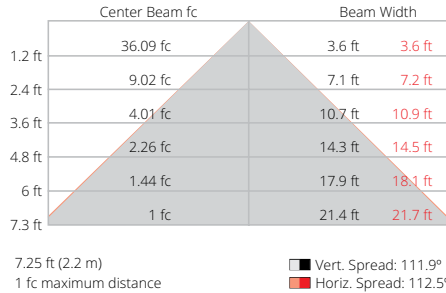

Photometric data is based on test results from an independent NIST traceable testing lab. IES data is available at www.colorkinetics.com/support/ies.

Viewing Angle	140°
LEDs	All channels full on
Lumens Per Node (all channels full on)	142
Efficacy (lm/W) per node all channels full on	59.1

Polar Candela Distribution

Zonal Lumen

Zone	Lumens	% Luminaire
0-30	41.3	29.0%
0-40	68.0	47.8%
0-60	120.6	84.7%
60-90	21.8	15.3%
70-100	5.2	3.7%
90-120	0.0	0.0%
0-90	142.4	100.0%
90-180	0.0	0.0%
0-180	142.4	100.0%

For lux multiply fc by 10.7

Illuminance at Distance

Coefficients of Utilization - Zonal Cavity Method

RCC %:	Effective Floor Cavity Reflectance: 20%																						
	80				70				50				30				10				0		
RW %:	70	50	30	0	70	50	30	0	50	30	20	50	30	20	50	30	20	50	30	20	0		
0	1.19	1.19	1.19	1.19	1.16	1.16	1.16	1	1.11	1.11	1.11	1.06	1.06	1.06	1.02	1.02	1.02	1					
1	1.1	1.06	1.02	0.99	1.07	1.04	1	0.87	0.99	0.96	0.94	0.95	0.93	0.91	0.92	0.9	0.88	0.86					
2	1.01	0.93	0.87	0.81	0.98	0.91	0.85	0.74	0.88	0.83	0.79	0.84	0.8	0.77	0.81	0.78	0.75	0.73					
3	0.92	0.82	0.74	0.68	0.9	0.8	0.73	0.64	0.77	0.71	0.66	0.75	0.7	0.65	0.72	0.68	0.64	0.62					
4	0.84	0.73	0.64	0.58	0.82	0.71	0.64	0.55	0.69	0.62	0.57	0.67	0.61	0.56	0.65	0.59	0.55	0.53					
5	0.77	0.65	0.56	0.5	0.75	0.64	0.56	0.48	0.62	0.55	0.49	0.6	0.54	0.49	0.58	0.53	0.48	0.46					
6	0.72	0.59	0.5	0.44	0.7	0.58	0.49	0.42	0.56	0.48	0.43	0.54	0.48	0.43	0.53	0.47	0.42	0.4					
7	0.66	0.53	0.44	0.38	0.65	0.52	0.44	0.37	0.51	0.43	0.38	0.49	0.43	0.38	0.48	0.42	0.37	0.36					
8	0.62	0.48	0.4	0.34	0.6	0.48	0.4	0.33	0.46	0.39	0.34	0.45	0.39	0.34	0.44	0.38	0.34	0.32					
9	0.58	0.44	0.36	0.31	0.56	0.44	0.36	0.3	0.43	0.36	0.31	0.42	0.35	0.3	0.41	0.35	0.3	0.28					
10	0.54	0.41	0.33	0.28	0.53	0.4	0.33	0.27	0.39	0.32	0.28	0.38	0.32	0.28	0.38	0.32	0.27	0.26					