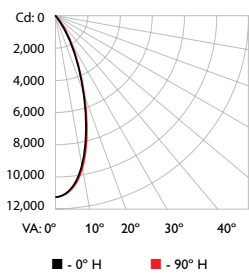

Polar Candela Distribution

	0	22.5	45	67.5	90
0	11223	11223	11223	11223	11223
5	10716	10696	10712	10688	10713
15	7289	7294	7296	7283	7329
25	3309	3314	3322	3296	3291
35	1162	1169	1158	1161	1143
45	347	341	342	338	338
55	80	76	79	76	72
65	21	19	21	21	25
75	8	6	6	6	8
85	0	2	4	0	0
90	0	0	0	4	0

Illuminance at Distance

	Center Beam fc	Beam Width
4 ft	701.46 fc	2.7 ft 2.7 ft
8 ft	175.37 fc	5.4 ft 5.5 ft
12 ft	77.94 fc	8.1 ft 8.2 ft
16 ft	43.84 fc	10.9 ft 10.9 ft
20 ft	28.06 fc	13.6 ft 13.7 ft
24 ft	19.49 fc	16.3 ft 16.4 ft

106 ft (32.3 m)

1 fc maximum distance

Vert. Spread: 37.5°
Horiz. Spread: 37.7°