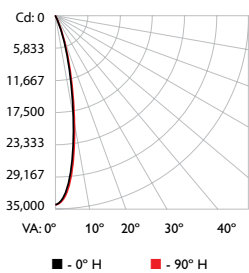

Polar Candela Distribution

	0	22.5	45	67.5	90
0	34014	34014	34014	34014	34014
5	28942	29260	29085	29355	29625
15	9191	9447	9377	9677	10125
25	1143	1184	1260	1273	1450
35	298	298	302	300	317
45	113	116	118	118	117
55	50	51	51	49	43
65	13	19	17	19	17
75	4	2	2	2	4
85	0	0	0	0	0
90	0	4	0	4	0

Illuminance at Distance

	Center Beam fc	Beam Width
4 ft	2,125.89 fc	1.5 ft 1.6 ft
8 ft	531.47 fc	3.1 ft 3.2 ft
12 ft	236.21 fc	4.6 ft 4.8 ft
16 ft	132.87 fc	6.2 ft 6.4 ft
20 ft	85.04 fc	7.7 ft 8.1 ft
24 ft	59.05 fc	9.2 ft 9.7 ft

184 ft (56 m)
1 fc maximum distance
 Vert. Spread: 21.8°
 Horiz. Spread: 22.8°