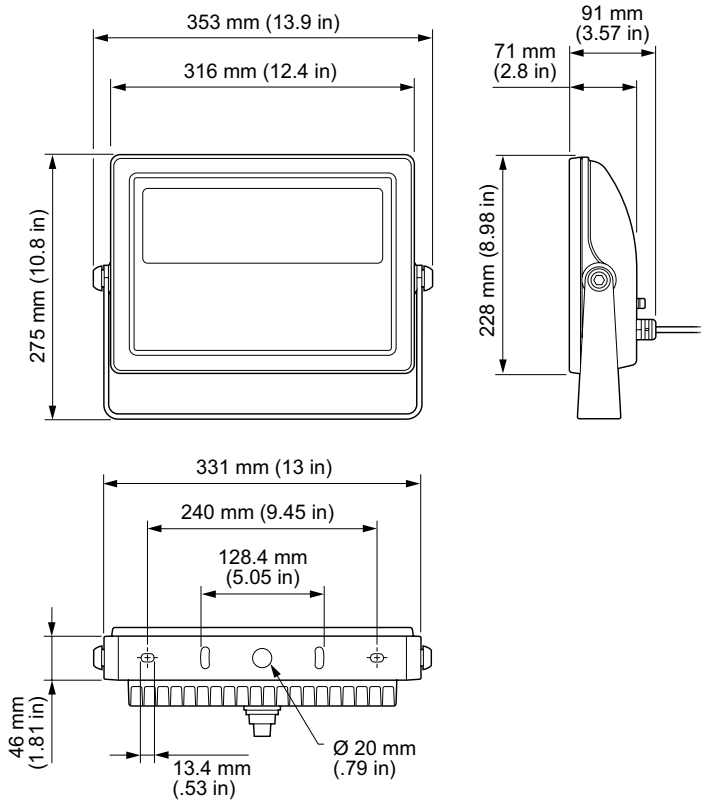

## Physical

Dimensions	275 x 353 x 91 mm (11 x 13.9 x 4 in) <i>Including mounting bracket</i>
	228 x 316 x 71 mm (9 x 12.4 x 3 in) <i>Excluding mounting bracket</i>
Weight	5.72 kg (12.61 lb)
Housing Material	Die-cast aluminium, dark grey powder-coated finish
Lens	Clear tempered glass
Temperature Range	-40 to 40 °C (-40 to 104 °F) Operating -20 to 40 °C (-4 to 104 °F) Startup -40 to 80 °C (-40 to 176 °F) Storage
Mechanical Impact	IK07
Humidity	0 to 95%, non-condensing

# Dimensions