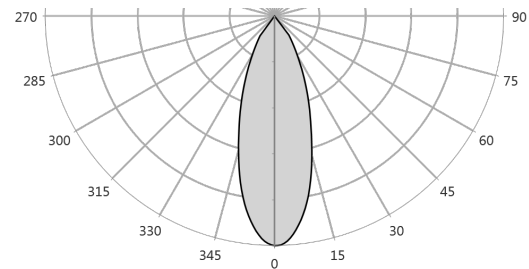

Manufacturer SGM
Luminaire P-5 W Wash 43 deg White
Measurement Date 22-02-2016
Power Consumption 450 W
Light Output 23 862 lm
Field Angle 74.3 deg
Beam Angle 36.4 deg
Color Temperature 6 267 K

Lux Diagram

Polar Distribution

Beam Profile

Spectral Distribution