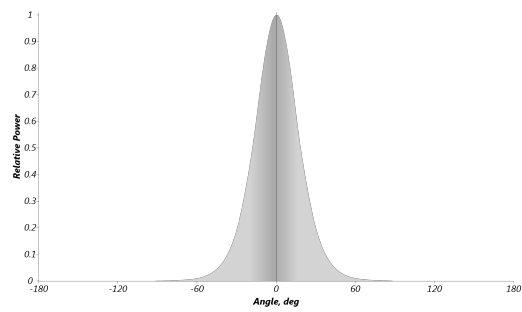

Manufacturer SGM
Luminaire P-5 W Wash 43 deg White
Measurement Date 22-02-2016
Power Consumption 450 W
Light Output 23 862 lm
Field Angle 74.3 deg
Beam Angle 36.4 deg
Color Temperature 6 267 K

Lux Diagram

Polar Distribution

Beam Profile

Spectral Distribution