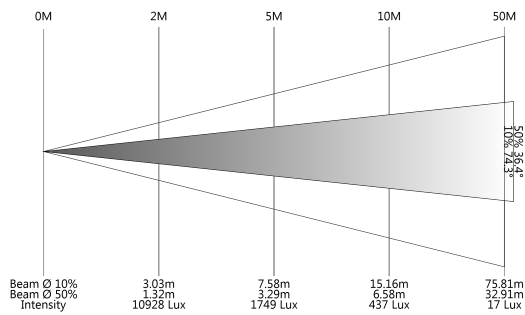

Manufacturer SGM
Luminaire P-5 W Wash 43 deg White
Measurement Date 22-02-2016
Power Consumption 450 W
Light Output 23 862 lm
Field Angle 74.3 deg
Beam Angle 36.4 deg
Color Temperature 6 267 K

Lux Diagram

Polar Distribution

Beam Profile

Spectral Distribution