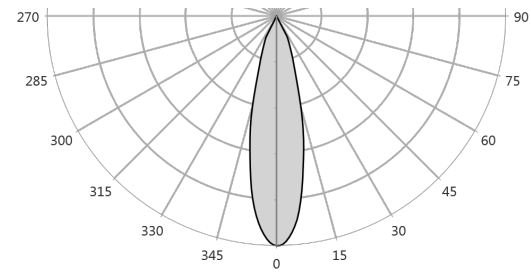

Manufacturer SGM
Luminaire P-5 W Wash 21 deg White
Measurement Date 04-03-2016
Power Consumption 456 W
Light Output 20 607 lm
Field Angle 54.4 deg
Beam Angle 26.5 deg
Color Temperature 6 362 K

Lux Diagram

Polar Distribution

Beam Profile

Spectral Distribution