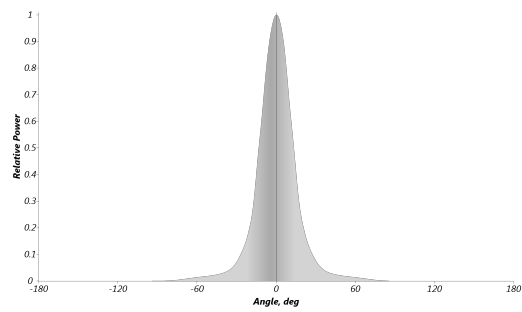

Manufacturer SGM
Luminaire P-5 W Wash 21 deg White
Measurement Date 04-03-2016
Power Consumption 456 W
Light Output 20 607 lm
Field Angle 54.4 deg
Beam Angle 26.5 deg
Color Temperature 6 362 K

Lux Diagram

Polar Distribution

Beam Profile

Spectral Distribution