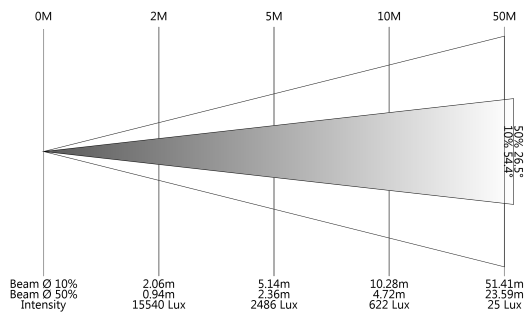

Manufacturer SGM
Luminaire P-5 W Wash 21 deg White
Measurement Date 04-03-2016
Power Consumption 456 W
Light Output 20 607 lm
Field Angle 54.4 deg
Beam Angle 26.5 deg
Color Temperature 6 362 K

Lux Diagram

Polar Distribution

Beam Profile

Spectral Distribution