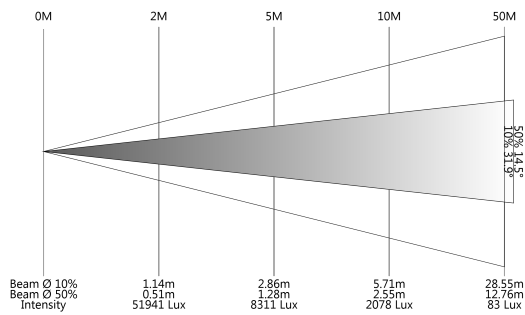

Manufacturer SGM
Luminaire P-5 W Wash 15 deg White
Measurement Date 07-03-2016
Power Consumption 456 W
Light Output 23 183 lm
Field Angle 31.9 deg
Beam Angle 14.5 deg
Color Temperature 6 583 K

Lux Diagram

Polar Distribution

Beam Profile

Spectral Distribution