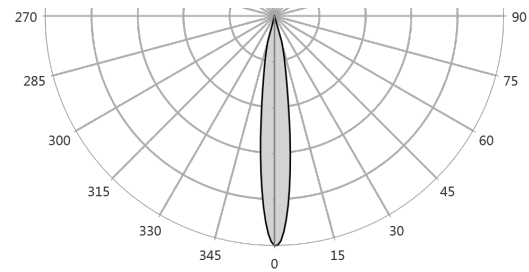

Manufacturer SGM
Luminaire P-5 W Wash 15 deg White
Measurement Date 07-03-2016
Power Consumption 456 W
Light Output 23 183 lm
Field Angle 31.9 deg
Beam Angle 14.5 deg
Color Temperature 6 583 K

Lux Diagram

Polar Distribution

Beam Profile

Spectral Distribution