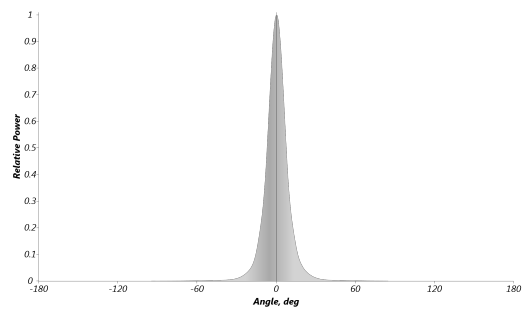

Manufacturer SGM
Luminaire P-5 W Wash 15 deg White
Measurement Date 07-03-2016
Power Consumption 456 W
Light Output 23 183 lm
Field Angle 31.9 deg
Beam Angle 14.5 deg
Color Temperature 6 583 K

Lux Diagram

Polar Distribution

Beam Profile

Spectral Distribution