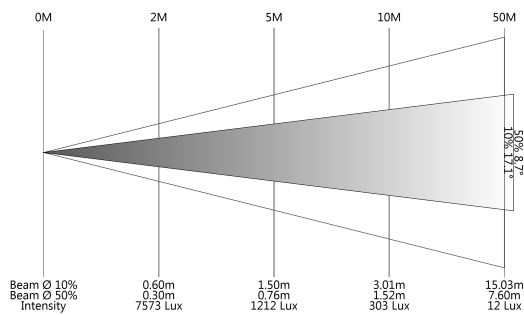

Manufacturer SGM
Luminaire I-5 RGBW B LM-79
Measurement Date 07-06-2017
Power Consumption 124 W
Light Output 1 105 lm
Field Angle 17.1 deg
Beam Angle 8.7 deg

Lux Diagram

Polar Distribution

Beam Profile

Spectral Distribution