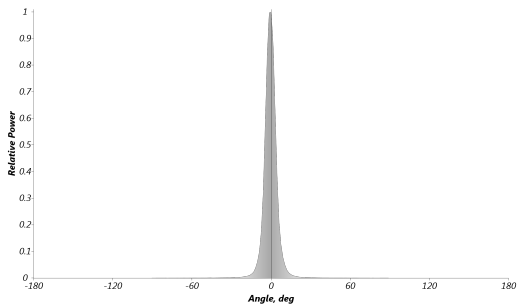

Manufacturer SGM
Luminaire I-5 RGBW B LM-79
Measurement Date 07-06-2017
Power Consumption 124 W
Light Output 1 105 lm
Field Angle 17.1 deg
Beam Angle 8.7 deg

Lux Diagram

Polar Distribution

Beam Profile

Spectral Distribution