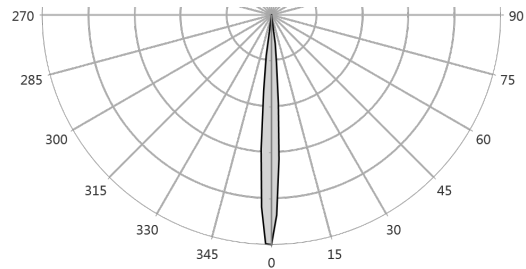

Manufacturer SGM
Luminaire I-5 RGBW B LM-79
Measurement Date 07-06-2017
Power Consumption 124 W
Light Output 1 105 lm
Field Angle 17.1 deg
Beam Angle 8.7 deg

Lux Diagram

Polar Distribution

Beam Profile

Spectral Distribution