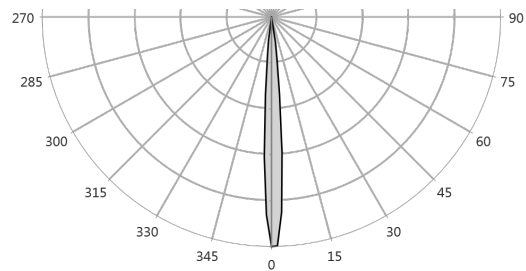

Manufacturer SGM
Luminaire I-5 RGBW All on raw LM-79
Measurement Date 08-06-2017
Power Consumption 439 W
Light Output 17 892 lm
Field Angle 16.7 deg
Beam Angle 8.6 deg

Lux Diagram

Polar Distribution

Beam Profile

Spectral Distribution