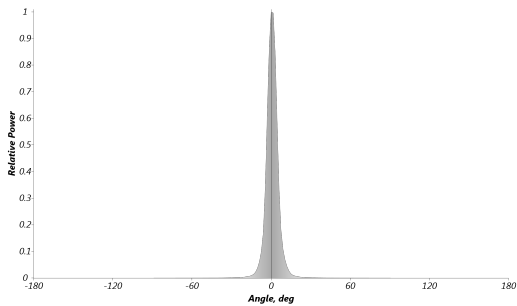

Manufacturer SGM
Luminaire I-5 RGBW All on raw LM-79
Measurement Date 08-06-2017
Power Consumption 439 W
Light Output 17 892 lm
Field Angle 16.7 deg
Beam Angle 8.6 deg

Lux Diagram

Polar Distribution

Beam Profile

Spectral Distribution