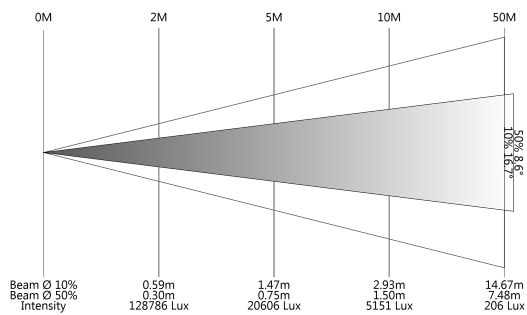

Manufacturer SGM
Luminaire I-5 RGBW All on raw LM-79
Measurement Date 08-06-2017
Power Consumption 439 W
Light Output 17 892 lm
Field Angle 16.7 deg
Beam Angle 8.6 deg

Lux Diagram

Polar Distribution

Beam Profile

Spectral Distribution