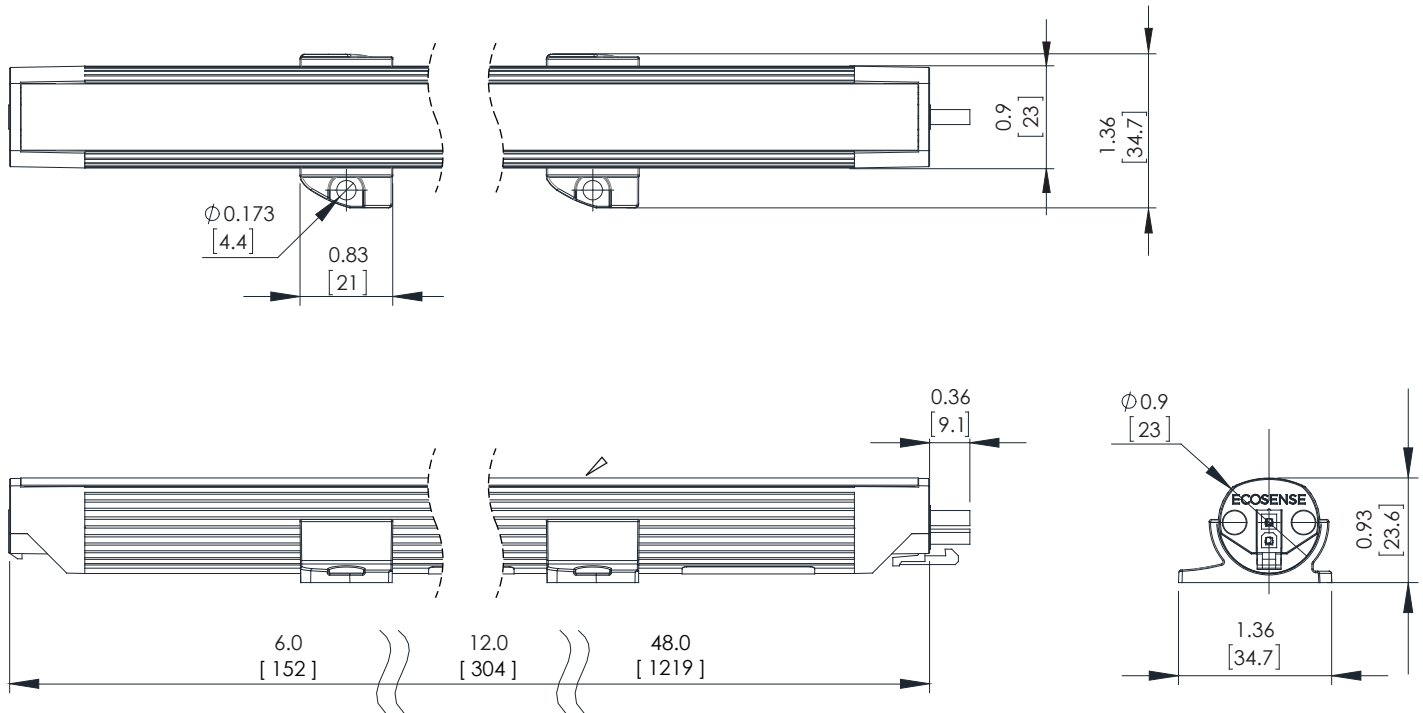

DATE	PROJECT	FIRM	TYPE
MODEL	SCIS		
Type	CONTANT CURRENT		
Dimming	NOT DIMMABLE		
Dimming Range	NOT DIMMABLE		
Input Voltage	100-120VAC		
Frequency	50Hz - 60Hz		
Power Factor	48IN > 0.35, 12IN >0.35, 6IN >0.25		
Input Current (A)	48IN 0.13A, 12IN 0.033A, 6IN 0.016A		
Lifetime	50,000		
Inrush Current	48IN 5.1A, 12IN 2.51A, 6IN 2.11A		
Output Power/ Foot	4W/ft		
THD %	48IN 52.4A, 12IN 51%, 6IN 39%		

FIXTURE RATING & CERTIFICATIONS

ETL CERTIFIED
RoHS COMPLIANT

SLIM COVE INT

ECOSENSE LIGHTING INC.
837 NORTH SPRING STREET
SUITE 103
LOS ANGELES, CA 90012

P • 310.496.6255
F • 310.496.6256
T • 855.632.6736
855.6.ECOSEN

ECOSENSELIGHTING.COM

1/1