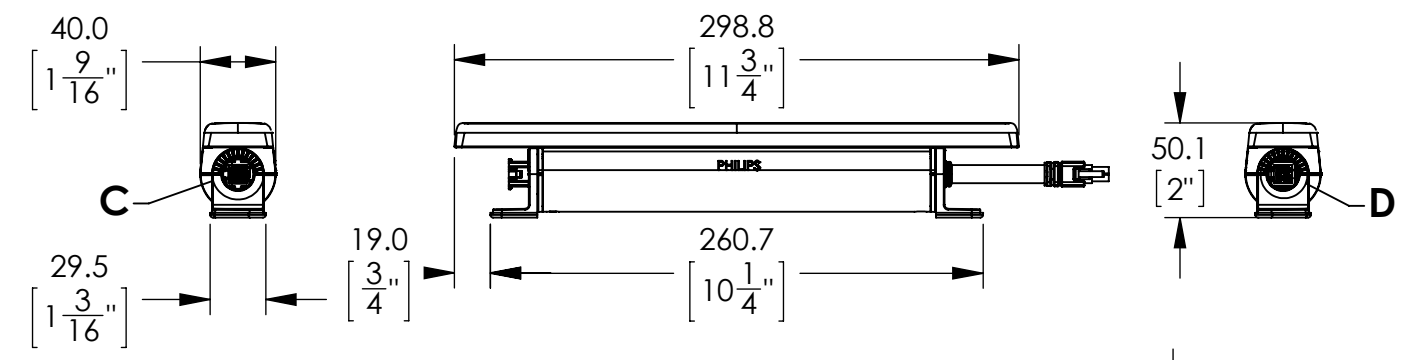

REVISIONS					
ZONE	REV.	ECO	DESCRIPTION	DATE	APPROVED
	00	010134	INITIAL RELEASE	12/11/2014	W.DRISCOLL

CONCEALED LINEAR 12" WIDE BEAM

CONCEALED LINEAR 12" NARROW/MEDIUM BEAM

LOCATION	COLOR	TYPE
PIN 1	GREEN	GROUND
PIN 2	WHITE	NEUTRAL
PIN 3	BLACK	LINE
PIN 4	RED	DATA

DESCRIPTION
CONCEALED INTERIOR LINEAR, 12 INCH, PRODUCT DOCUMENT DRAWING

SIZE	DWG. NO.	REV
B	PDD-000116-00	00
FILE NAME	DO NOT SCALE DRAWING	SHEET 1 OF 2
ASY-001963-XX	SCALE 1:4	

8 7 6 5 4 3 2 1

PROPRIETARY AND CONFIDENTIAL
 THE INFORMATION CONTAINED IN THIS DRAWING IS THE SOLE PROPERTY OF PHILIPS COLOR KINETICS, INC.
 ANY REPRODUCTION IN PART OR AS A WHOLE WITHOUT THE WRITTEN PERMISSION OF PHILIPS COLOR KINETICS, INC. IS PROHIBITED.

DIMENSIONS "A"	
MAX.	MIN.
6.4mm/.25"	4mm/.16"

DETAIL E
SCALE 1 : 2

DETAIL F
SCALE 1 : 2

FOR TYPICAL INSTALLATIONS THE FIXTURES ARE INTENDED TO BE INSTALLED 1FT (12") ON CENTER

CONCEALED LINEAR 12"
WIDE BEAM