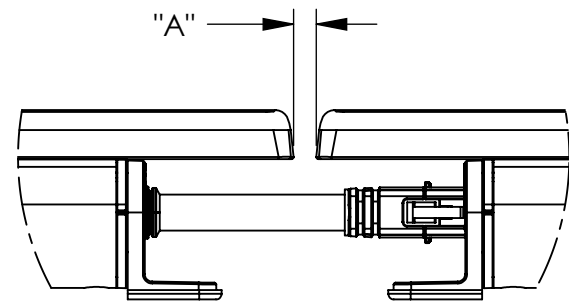

-UNLESS OTHERWISE SPECIFIED-
 DIMENSIONS ARE IN MILLIMETERS (INCHES)
 INTERPRET GEOMETRIC TOLERANCING PER: ANSI Y14.5M
 TOLERANCES: ANGLE ± 1°
 DECIMAL
 .X ±0.5 mm
 .XX ±0.25 mm
 .XXX ±0.125 mm
 THIRD ANGLE PROJECTION

DESCRIPTION
CONCEALED INTERIOR LINEAR, 12 INCH, PRODUCT DOCUMENT DRAWING

SIZE	DWG. NO.	REV
B	PDD-000116-00	00
FILE NAME	DO NOT SCALE DRAWING	SHEET 1 OF 2
ASY-001963-XX	SCALE 1:4	

8 7 6 5 4 3 2 1

PROPRIETARY AND CONFIDENTIAL
 THE INFORMATION CONTAINED IN THIS DRAWING IS THE SOLE PROPERTY OF PHILIPS COLOR KINETICS, INC.
 ANY REPRODUCTION IN PART OR AS A WHOLE WITHOUT THE WRITTEN PERMISSION OF PHILIPS COLOR KINETICS, INC. IS PROHIBITED.

DIMENSIONS "A"	
MAX.	MIN.
6.4mm/.25"	4mm/.16"

DETAIL E
SCALE 1 : 2

DETAIL F
SCALE 1 : 2

FOR TYPICAL INSTALLATIONS THE FIXTURES ARE INTENDED TO BE INSTALLED 1FT (12") ON CENTER

CONCEALED LINEAR 12"
WIDE BEAM