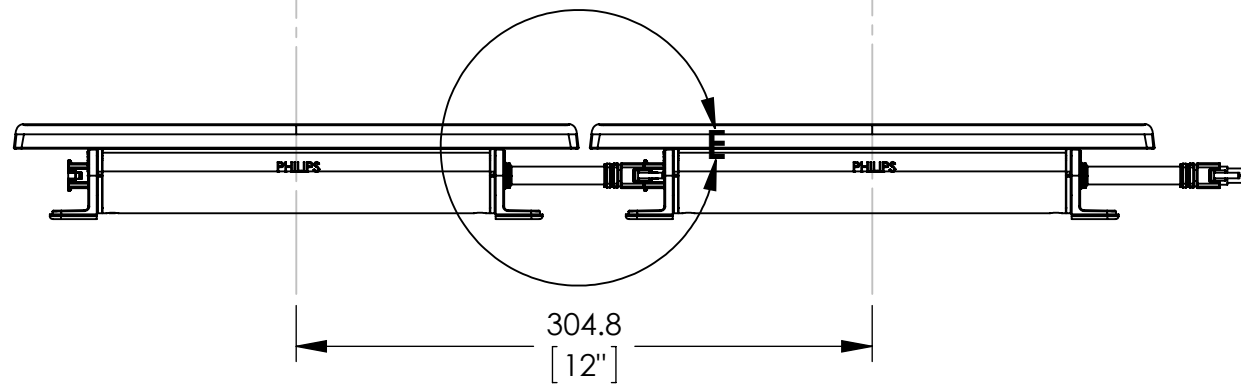

DESCRIPTION
CONCEALED INTERIOR LINEAR, 12 INCH, PRODUCT DOCUMENT DRAWING

SIZE	DWG. NO.	REV
B	PDD-000116-00	00
FILE NAME	DO NOT SCALE DRAWING	SHEET 1 OF 2
ASY-001963-XX	SCALE 1:4	

8 7 6 5 4 3 2 1

PROPRIETARY AND CONFIDENTIAL
 THE INFORMATION CONTAINED IN THIS DRAWING IS THE SOLE PROPERTY OF PHILIPS COLOR KINETICS, INC.
 ANY REPRODUCTION IN PART OR AS A WHOLE WITHOUT THE WRITTEN PERMISSION OF PHILIPS COLOR KINETICS, INC. IS PROHIBITED.

DIMENSIONS "A"	
MAX.	MIN.
6.4mm/.25"	4mm/.16"

DETAIL E
SCALE 1 : 2

DETAIL F
SCALE 1 : 2

FOR TYPICAL INSTALLATIONS THE FIXTURES ARE INTENDED TO BE INSTALLED 1FT (12") ON CENTER

CONCEALED LINEAR 12"
WIDE BEAM