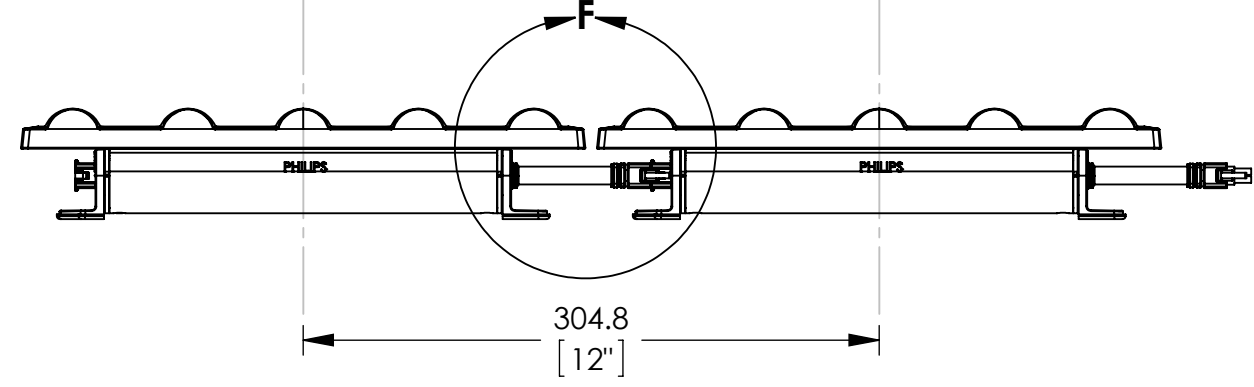

DESCRIPTION
CONCEALED INTERIOR LINEAR, 12 INCH, PRODUCT DOCUMENT DRAWING

SIZE	DWG. NO.	REV
B	PDD-000116-00	00
FILE NAME	DO NOT SCALE DRAWING	SHEET 1 OF 2
ASY-001963-XX	SCALE 1:4	

8 7 6 5 4 3 2 1

PROPRIETARY AND CONFIDENTIAL
 THE INFORMATION CONTAINED IN THIS DRAWING IS THE SOLE PROPERTY OF PHILIPS COLOR KINETICS, INC.
 ANY REPRODUCTION IN PART OR AS A WHOLE WITHOUT THE WRITTEN PERMISSION OF PHILIPS COLOR KINETICS, INC. IS PROHIBITED.

DIMENSIONS "A"	
MAX.	MIN.
6.4mm/.25"	4mm/.16"

DETAIL E
SCALE 1 : 2

DETAIL F
SCALE 1 : 2

FOR TYPICAL INSTALLATIONS THE FIXTURES ARE INTENDED TO BE INSTALLED 1FT (12") ON CENTER

CONCEALED LINEAR 12"
WIDE BEAM