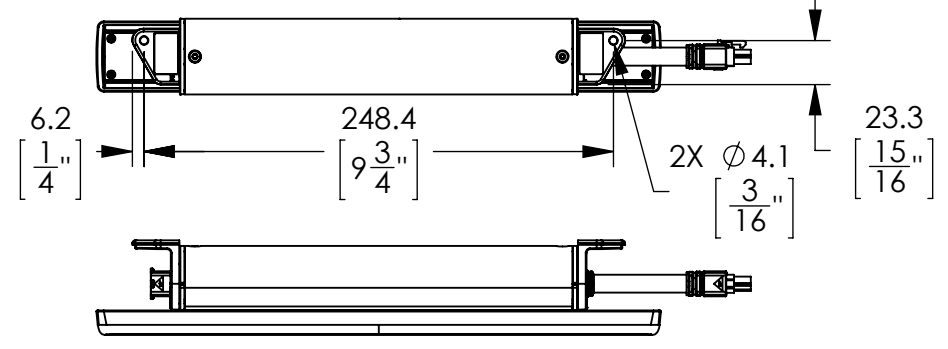

REVISIONS					
ZONE	REV.	ECO	DESCRIPTION	DATE	APPROVED
	00	010134	INITIAL RELEASE	12/11/2014	W.DRISCOLL

CONCEALED LINEAR 12" WIDE BEAM

CONCEALED LINEAR 12" NARROW/MEDIUM BEAM

LOCATION	COLOR	TYPE
PIN 1	GREEN	GROUND
PIN 2	WHITE	NEUTRAL
PIN 3	BLACK	LINE
PIN 4	RED	DATA

DESCRIPTION
CONCEALED INTERIOR LINEAR, 12 INCH, PRODUCT DOCUMENT DRAWING

SIZE	DWG. NO.	REV
B	PDD-000116-00	00
FILE NAME	DO NOT SCALE DRAWING	SHEET 1 OF 2
ASY-001963-XX	SCALE 1:4	

8 7 6 5 4 3 2 1

PROPRIETARY AND CONFIDENTIAL
 THE INFORMATION CONTAINED IN THIS DRAWING IS THE SOLE PROPERTY OF PHILIPS COLOR KINETICS, INC.
 ANY REPRODUCTION IN PART OR AS A WHOLE WITHOUT THE WRITTEN PERMISSION OF PHILIPS COLOR KINETICS, INC. IS PROHIBITED.

DIMENSIONS "A"	
MAX.	MIN.
6.4mm/.25"	4mm/.16"

DETAIL E
SCALE 1 : 2

DETAIL F
SCALE 1 : 2

FOR TYPICAL INSTALLATIONS THE FIXTURES ARE INTENDED TO BE INSTALLED 1FT (12") ON CENTER

CONCEALED LINEAR 12"
WIDE BEAM