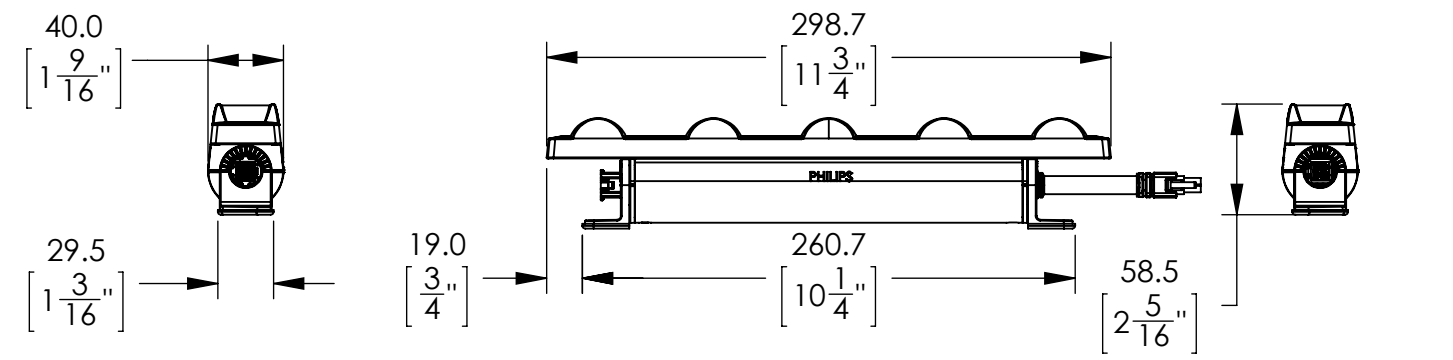

REVISIONS					
ZONE	REV.	ECO	DESCRIPTION	DATE	APPROVED
	00	010134	INITIAL RELEASE	12/11/2014	W.DRISCOLL

CONCEALED LINEAR 12" WIDE BEAM

CONCEALED LINEAR 12" NARROW/MEDIUM BEAM

LOCATION	COLOR	TYPE
PIN 1	GREEN	GROUND
PIN 2	WHITE	NEUTRAL
PIN 3	BLACK	LINE
PIN 4	RED	DATA

-UNLESS OTHERWISE SPECIFIED-
 DIMENSIONS ARE IN MILLIMETERS (INCHES)
 INTERPRET GEOMETRIC TOLERANCING PER: ANSI Y14.5M
 TOLERANCES: ANGLE ± 1°
 DECIMAL
 .X ±0.5 mm
 .XX ±0.25 mm
 .XXX ±0.125 mm
 THIRD ANGLE PROJECTION

DESCRIPTION
CONCEALED INTERIOR LINEAR, 12 INCH, PRODUCT DOCUMENT DRAWING

SIZE	DWG. NO.	REV
B	PDD-000116-00	00
FILE NAME	DO NOT SCALE DRAWING	SHEET 1 OF 2
ASY-001963-XX	SCALE 1:4	

8 7 6 5 4 3 2 1

PROPRIETARY AND CONFIDENTIAL
 THE INFORMATION CONTAINED IN THIS DRAWING IS THE SOLE PROPERTY OF PHILIPS COLOR KINETICS, INC.
 ANY REPRODUCTION IN PART OR AS A WHOLE WITHOUT THE WRITTEN PERMISSION OF PHILIPS COLOR KINETICS, INC. IS PROHIBITED.

DIMENSIONS "A"	
MAX.	MIN.
6.4mm/.25"	4mm/.16"

DETAIL E
SCALE 1 : 2

DETAIL F
SCALE 1 : 2

FOR TYPICAL INSTALLATIONS THE FIXTURES ARE INTENDED TO BE INSTALLED 1FT (12") ON CENTER

CONCEALED LINEAR 12"
WIDE BEAM