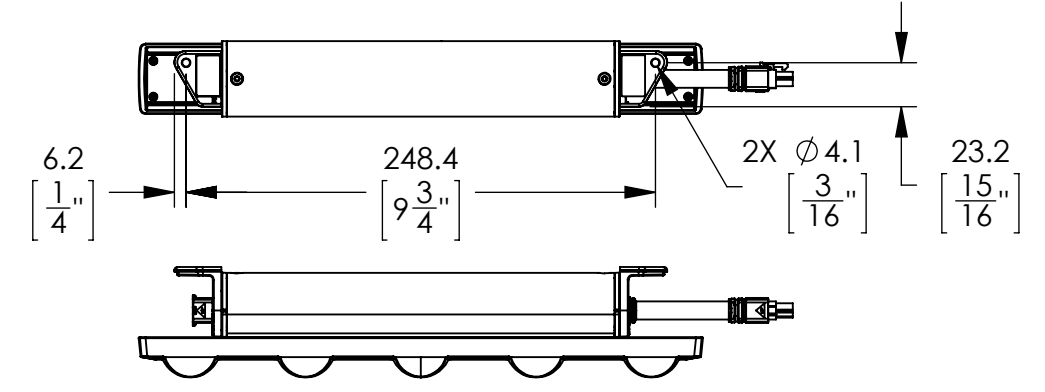

REVISIONS					
ZONE	REV.	ECO	DESCRIPTION	DATE	APPROVED
	00	010134	INITIAL RELEASE	12/11/2014	W.DRISCOLL

CONCEALED LINEAR 12" WIDE BEAM

CONCEALED LINEAR 12" NARROW/MEDIUM BEAM

LOCATION	COLOR	TYPE
PIN 1	GREEN	GROUND
PIN 2	WHITE	NEUTRAL
PIN 3	BLACK	LINE
PIN 4	RED	DATA

DESCRIPTION
CONCEALED INTERIOR LINEAR, 12 INCH, PRODUCT DOCUMENT DRAWING

SIZE	DWG. NO.	REV
B	PDD-000116-00	00
FILE NAME	DO NOT SCALE DRAWING	SHEET 1 OF 2
ASY-001963-XX	SCALE 1:4	

8 7 6 5 4 3 2 1

PROPRIETARY AND CONFIDENTIAL
 THE INFORMATION CONTAINED IN THIS DRAWING IS THE SOLE PROPERTY OF PHILIPS COLOR KINETICS, INC.
 ANY REPRODUCTION IN PART OR AS A WHOLE WITHOUT THE WRITTEN PERMISSION OF PHILIPS COLOR KINETICS, INC. IS PROHIBITED.

DIMENSIONS "A"	
MAX.	MIN.
6.4mm/.25"	4mm/.16"

DETAIL E
SCALE 1 : 2

DETAIL F
SCALE 1 : 2

FOR TYPICAL INSTALLATIONS THE FIXTURES ARE INTENDED TO BE INSTALLED 1FT (12") ON CENTER

CONCEALED LINEAR 12"
WIDE BEAM