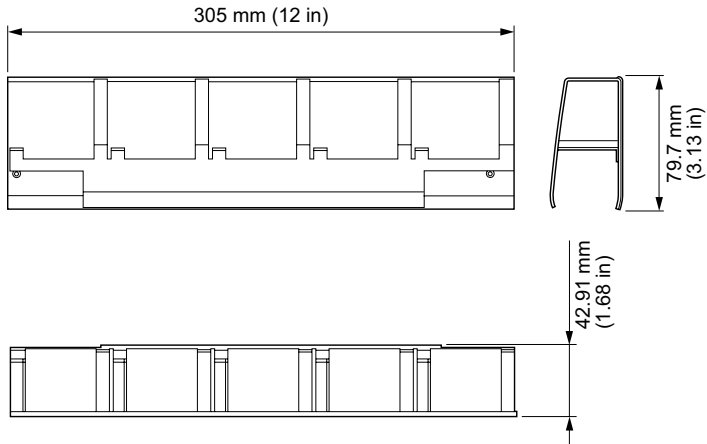

PureStyle Louver

Date: _____
Type: _____
Firm Name: _____
Project: _____

305 mm (1 ft)

ACCESSORY

For use with PureStyle luminaires

Specifications

Due to continuous improvements and innovations, specifications may change without notice.

Physical

Dimensions 79.7 x 305 x 42.91 mm (3.13 x 12 x 1.68 in)
(Height x Width x Depth)

Weight 0.18 kg (0.4 lb)

Dimensions

Part Numbers

Use Item Number when ordering in North America.

Accessory

PureStyle Louver, 305 mm (1 ft)

Item Number
120-000192-02

Item 12NC
912400133647

© 2019 Signify Holding. All rights reserved. Specifications are subject to change without notice. No representation or warranty as to the accuracy or completeness of the information included herein is given and any liability for any action in reliance thereon is disclaimed.