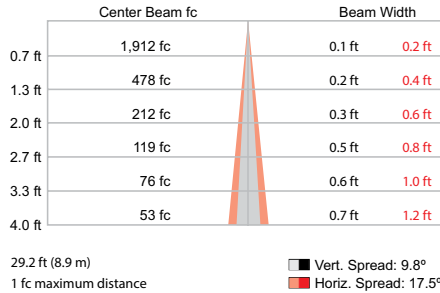

Dimensions

Photometrics, 3000 K, 305 mm (12 in)

Photometric data is based on test results from an independent NIST traceable testing lab. IES data is available at www.colorkinetics.com/support/ies.

Beam	Washing with 150 to 500 mm (6 to 18 in) setback
LED	3000 K
Lumens	927
Efficacy (lm/W)	79.1

Polar Candela Distribution

Zonal Lumen

Zone	Lumens	% Luminaire
0-30	645.6	69.6%
0-40	713.1	76.9%
0-60	796.2	85.9%
0-90	885.7	95.5%
60-90	89.5	9.6%
70-100	68.9	7.4%
90-120	34.5	3.7%
90-180	41.4	4.5%
0-180	927.1	100.0%

For lux multiply fc by 10.7

Illuminance at Distance

Coefficients of Utilization - Zonal Cavity Method

RCC %:	Effective Floor Cavity Reflectance: 20%																						
	80				70				50				30				10				0		
RW %:	70	50	30	0	70	50	30	0	50	30	20	50	30	20	50	30	20	50	30	20	0		
0	1.18	1.18	1.18	1.18	1.15	1.15	1.15	0.96	1.09	1.09	1.09	1.03	1.03	1.03	0.98	0.98	0.98	0.96					
1	1.11	1.07	1.04	1.01	1.08	1.04	1.02	0.86	1.00	0.97	0.95	0.95	0.93	0.92	0.91	0.89	0.88	0.86					
2	1.04	0.98	0.94	0.90	1.02	0.96	0.92	0.80	0.92	0.89	0.86	0.89	0.86	0.83	0.85	0.83	0.81	0.79					
3	0.99	0.91	0.86	0.81	0.96	0.90	0.84	0.74	0.86	0.82	0.78	0.83	0.79	0.76	0.80	0.77	0.75	0.73					
4	0.94	0.85	0.79	0.74	0.91	0.84	0.78	0.69	0.81	0.76	0.72	0.78	0.74	0.71	0.75	0.73	0.70	0.68					
5	0.89	0.80	0.74	0.69	0.87	0.79	0.73	0.65	0.78	0.71	0.67	0.74	0.70	0.66	0.72	0.68	0.65	0.64					
6	0.85	0.75	0.69	0.65	0.83	0.74	0.68	0.61	0.72	0.67	0.63	0.70	0.66	0.63	0.69	0.65	0.62	0.60					
7	0.81	0.71	0.65	0.61	0.79	0.70	0.64	0.58	0.69	0.63	0.60	0.67	0.62	0.59	0.66	0.62	0.58	0.57					
8	0.77	0.68	0.61	0.57	0.76	0.67	0.61	0.55	0.65	0.60	0.57	0.64	0.59	0.56	0.63	0.59	0.56	0.54					
9	0.74	0.64	0.58	0.54	0.73	0.64	0.58	0.53	0.62	0.57	0.54	0.61	0.57	0.53	0.60	0.56	0.53	0.51					
10	0.71	0.61	0.55	0.52	0.70	0.61	0.55	0.50	0.60	0.55	0.51	0.58	0.54	0.51	0.57	0.53	0.50	0.49					