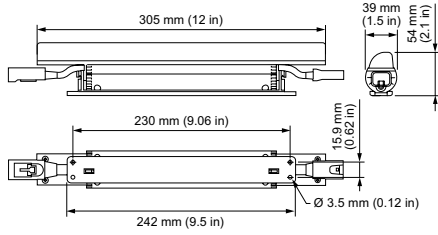

Lumen Maintenance

Threshold§	Ambient Temperature	Reported¶	Calculated¶
L ₉₀	25 °C	> 54,000	
	50 °C	> 54,000	
L ₈₀	25 °C		> 100,000
	50 °C		> 100,000
L ₇₀	25 °C		> 100,000
	50 °C		> 100,000

Physical

Dimensions (Height x Width x Depth)	54 x 305 x 39 mm (2.1 x 12 x 1.5 in)
Weight	445 g (0.98 lb)
Housing Material	Die-cast aluminium, white powder-coated finish
Lens	Polycarbonate
Luminaire Connections	Integral male/female connectors

† 305 mm (1 ft) lumen output measurements comply with IES LM-79-08 testing procedures. 1219 mm (4 ft) measurements are estimated based on the 305 mm (1 ft) measurements.

‡ Refer to www.colorkinetics.com/support/appnotes/ for more information.

Dimensions

Photometrics, 3000 K, 305 mm (12 in)

Photometric data is based on test results from an independent NIST traceable testing lab. IES data is available at www.colorkinetics.com/support/ies.

Beam	Washing with 150 to 500 mm (6 to 18 in) setback
LED	3000 K
Lumens	927
Efficacy (lm/W)	79.1