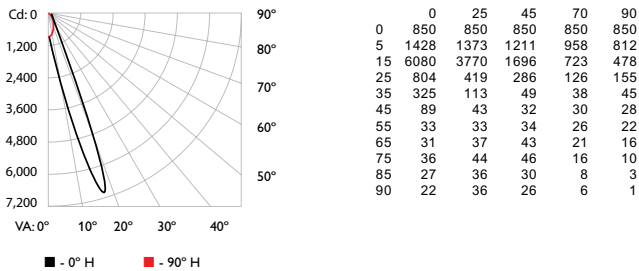

¶ Lumen maintenance figures are based on lifetime prediction graphs supplied by LED source manufacturers. Whenever possible, figures use measurements that comply with IES LM-80-08 testing procedures. In accordance with TM-21-11, Reported values represent the interpolated value based on six times the LM-80-08 total test duration (in hours). Calculated values represent time durations that exceed six times the total test duration.

Dimensions

Photometrics, 3000 K, 305 mm (12 in)

Photometric data is based on test results from an independent NIST traceable testing lab. IES data is available at www.colorkinetics.com/support/ies.

Beam	Washing with 150 to 500 mm (6 to 18 in) setback
LED	3000 K
Lumens	927
Efficacy (lm/W)	79.1

Polar Candela Distribution

Zonal Lumen

Zone	Lumens	% Luminaire
0-30	645.6	69.6%
0-40	713.1	76.9%
0-60	796.2	85.9%
0-90	885.7	95.5%
60-90	89.5	9.6%
70-100	68.9	7.4%
90-120	34.5	3.7%
90-180	41.4	4.5%
0-180	927.1	100.0%