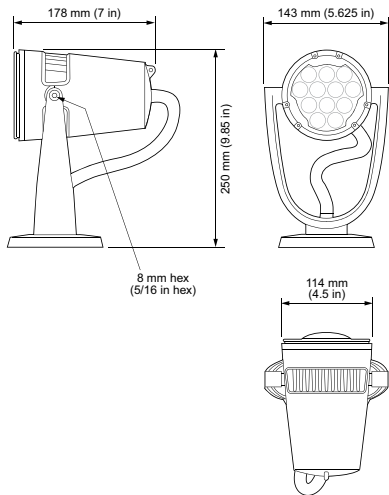

## Physical

Dimensions 250 x 114 x 178 mm (9.85 x 4.5 x 7.0 in)  
(Height x Width x Depth)

Weight 3.9 kg (8.7 lb)

Housing Material Die-cast aluminium, powder-coated finish

Lens Tempered glass

Luminaire Connections 1.8 m (6 ft) unified power/data cable with flying leads

## Luminaire Run Lengths

To calculate luminaire run lengths and total power consumption for your specific installation, download the Configuration Calculator from [www.colorkinetics.com/support/install\\_tool/](http://www.colorkinetics.com/support/install_tool/)

¶ Lumen maintenance figures are based on lifetime prediction graphs supplied by LED source manufacturers. Whenever possible, figures use measurements that comply with IES LM-80-08 testing procedures. In accordance with TM-21-11, Reported values represent the interpolated value based on six times the LM-80-08 total test duration (in hours). Calculated values represent time durations that exceed six times the total test duration.

# Dimensions