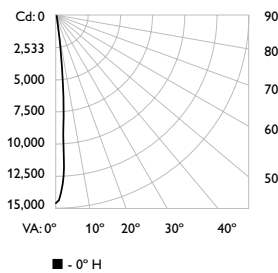

Polar Candela Distribution

Candela Table

0	14566
5	5643
15	131
25	55
35	25
45	18
55	5
65	2
75	1
85	0
90	0

Zonal Lumen

Zonal Lumen Summary

ZONE	LUMENS	%FIXT
0- 30	461	92.4
0- 40	477	95.8
0- 60	494	99.2
0- 90	498	100.0
90-180	0	0.0
0-180	498	100.0

For lux multiply fc by 10.7

Illuminance at Distance

	Center Beam fc	Beam Width
4.0 ft	910 fc	0.6 ft
8.0 ft	228 fc	1.2 ft
12.0 ft	101 fc	1.8 ft
16.0 ft	57 fc	2.4 ft
20.0 ft	36 fc	3.0 ft
24.0 ft	25 fc	3.6 ft

■ Beam Spread: 8.7°

Coefficients of Utilization - Zonal Cavity Method

RC	Effective Floor Cavity Reflectance: 20%															
	80			70			50			30			10			0
RW	70	50	30	10	70	50	30	10	50	30	10	50	30	10	0	
0	119119119119	116116116116	111111111111	107107107	102102102	100										
1	116114113111	114112111109	108107106	105104103	101101100	98										
2	113110108105	111108106104	105104102	103101100	100	99	98	97	96	95						
3	110107104101	109105103101	103101	99	101	99	98	99	97	96	95	94				
4	108104101	107103100	98	101	99	97	99	97	95	98	96	94	96	95	93	
5	106101	105101	98	96	99	97	95	98	96	94	96	95	93	92		
6	104	99	96	94	103	99	96	94	98	95	93	96	94	93	95	94
7	103	98	95	92	102	97	94	92	96	94	92	95	93	91	94	92
8	101	96	93	91	100	96	93	91	95	92	91	94	92	90	94	92
9	100	95	92	90	99	95	92	90	94	91	90	93	91	89	93	91
10	99	94	91	89	98	94	91	89	93	90	89	92	90	88	92	90