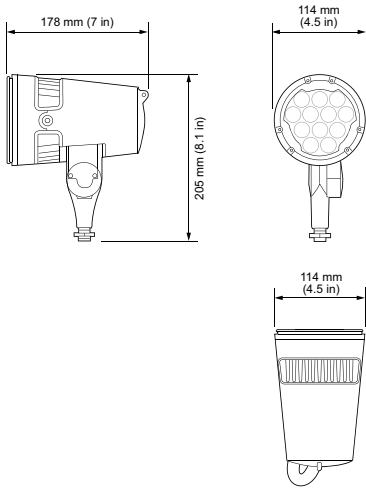

Weight 2 kg (4.4 lb)

Housing Material Die-cast aluminium, powder-coated finish

Lens Tempered glass

Luminaire Connections 152 mm (6 in) flying leads

Temperature Ranges

-40 to 50 °C (-40 to 122 °F) Operating

Dimensions

Photometrics, 8° native (no spread lens)

Photometric data is based on test results from an independent NIST traceable testing lab. IES data is available at www.colorkinetics.com/support/ies.

Beam Angle	8°
LED	RGB
Lumens	498
Efficacy (lm/W)	24.4