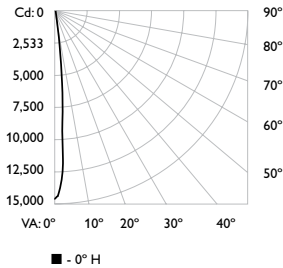

[¶] Lumen maintenance figures are based on lifetime prediction graphs supplied by LED source manufacturers. Whenever possible, figures use measurements that comply with IES LM-80-08 testing procedures. In accordance with TM-21-11, Reported values represent the interpolated value based on six times the LM-80-08 total test duration (in hours). Calculated values represent time durations that exceed six times the total test duration.

Dimensions

Photometrics, 8° native (no spread lens)

Photometric data is based on test results from an independent NIST traceable testing lab. IES data is available at www.colorkinetics.com/support/ies.

Beam Angle	8°
LED	RGB
Lumens	498
Efficacy (lm/W)	24.4

Illuminance at Distance

	Center Beam fc	Beam Width
4.0 ft	910 fc	0.6 ft
8.0 ft	228 fc	1.2 ft
12.0 ft	101 fc	1.8 ft
16.0 ft	57 fc	2.4 ft
20.0 ft	36 fc	3.0 ft
24.0 ft	25 fc	3.6 ft

■ Beam Spread: 8.7°

Polar Candela Distribution