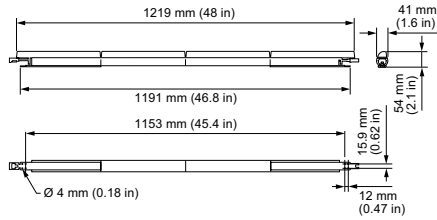

Dimensions

Photometrics, 3000 K, 305 mm (12 in)

Photometric data is based on test results from an independent NIST traceable testing lab. IES data is available at www.colorkinetics.com/support/ies.

Beam	Washing with 150 to 500 mm (6 to 18 in) setback
LED	3000 K
Lumens	927
Efficacy (lm/W)	79.1