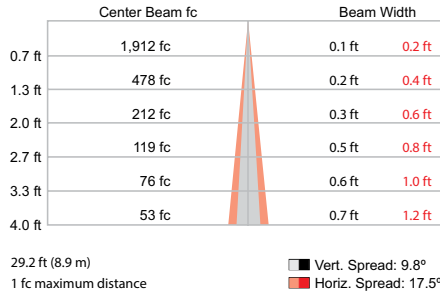

Illuminance at Distance

Coefficients of Utilization - Zonal Cavity Method