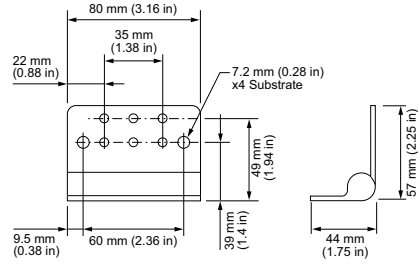

Dimensions

For help estimating the light output and distribution of eColor lighting luminaires, please contact Color Kinetics Applications Engineering Services at <http://www.lighting.philips.com/support/connect/contact-us>.