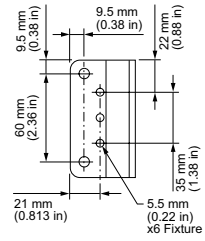

Dimensions

For help estimating the light output and distribution of eColor lighting luminaires, please contact Color Kinetics Applications Engineering Services at <http://www.lighting.philips.com/support/connect/contact-us>.