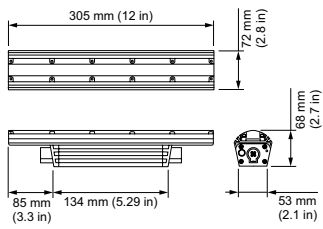

Dimensions

For help estimating the light output and distribution of eColor lighting luminaires, please contact Color Kinetics Applications Engineering Services at <http://www.lighting.philips.com/support/connect/contact-us>.