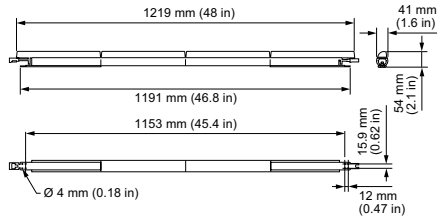

Dimensions

Photometrics, 4000 K, 305 mm (12 in)

Photometric data is based on test results from an independent NIST traceable testing lab. IES data is available at www.colorkinetics.com/support/ies.

Beam	Washing with 150 to 500 mm (6 to 18 in) setback
LED	4000 K
Lumens	881
Efficacy (lm/W)	76.6