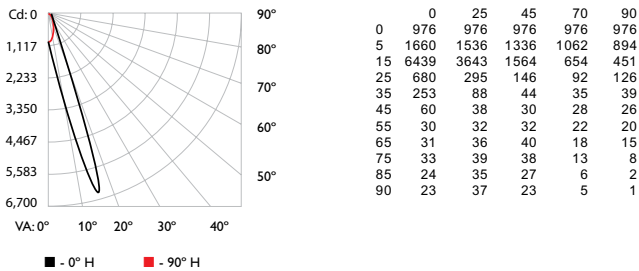

Polar Candela Distribution

Zonal Lumen

Zone	Lumens	% Luminaire
0-30	613.5	69.6%
0-40	675.8	76.7%
0-60	755.4	85.7%
0-90	841.7	95.5%
60-90	86.2	9.8%
70-100	66.8	7.6%
90-120	34.1	3.9%
90-180	39.6	4.5%
0-180	881.3	100.0%

For lux multiply fc by 10.7