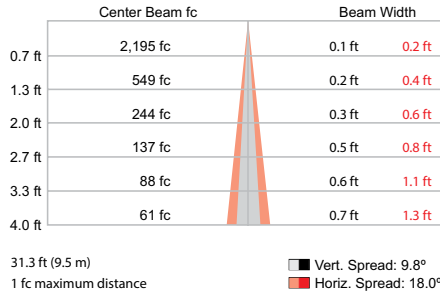

Illuminance at Distance

Coefficients of Utilization - Zonal Cavity Method