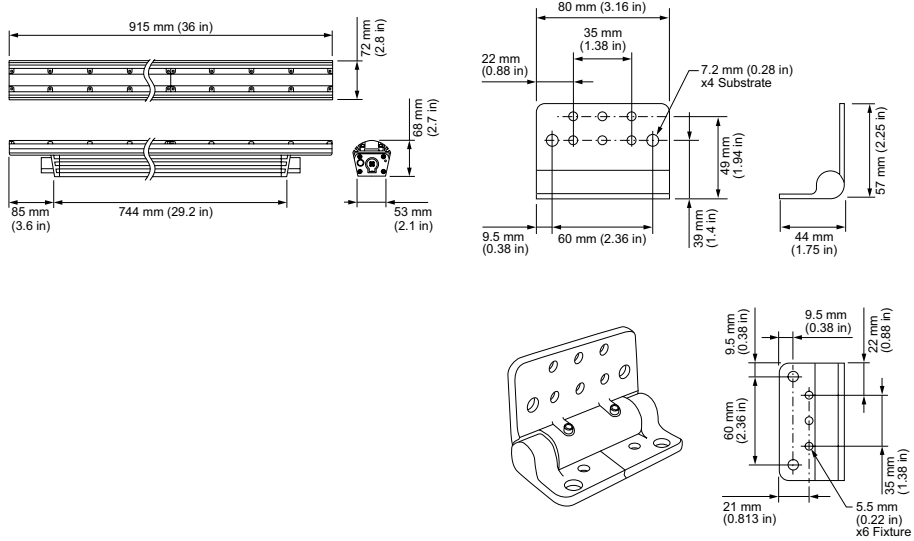

Dimensions

For help estimating the light output and distribution of eColor lighting luminaires, please contact Color Kinetics Applications Engineering Services at <http://www.lighting.philips.com/support/connect/contact-us>.