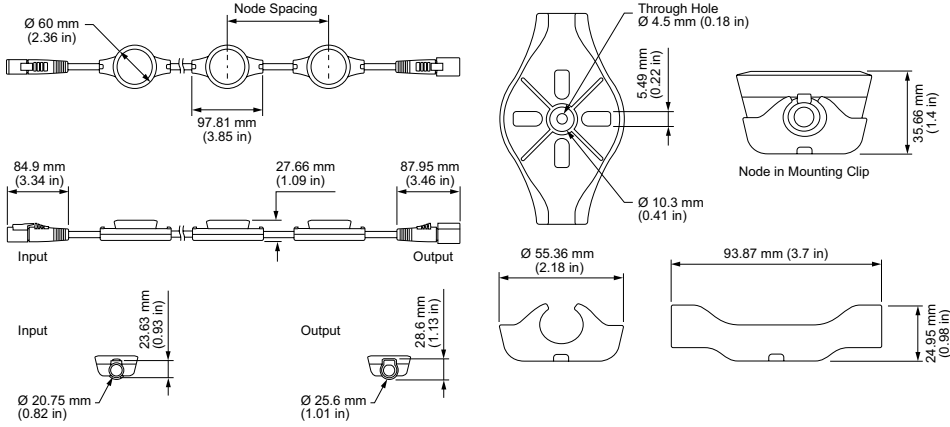

Dimensions

Photometrics, all channels full on

Photometric data is based on test results from an independent NIST traceable testing lab. IES data is available at www.colorkinetics.com/support/ies.

Viewing Angle	140°
LEDs	All channels full on
Lumens Per Node (all channels full on)	132
Efficacy (lm/W) per node all channels full on	52.8

Illuminance at Distance

	Center Beam fc	Beam Width
4 ft	3.28 fc	11.8 ft 11.8 ft
8 ft	0.82 fc	23.6 ft 23.7 ft
12 ft	0.36 fc	35.4 ft 35.5 ft
16 ft	0.21 fc	47.2 ft 47.3 ft
20 ft	0.13 fc	59.1 ft 59.1 ft
24 ft	0.09 fc	70.9 ft 71 ft

7.25 ft (2.2 m)
1 fc maximum distance
■ Vert. Spread: 111.8°
■ Horiz. Spread: 111.9°