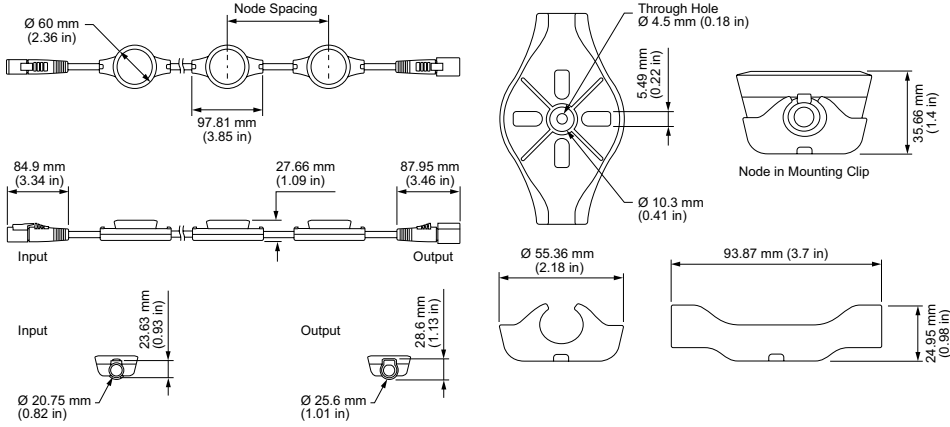

Dimensions

Photometrics, all channels full on

Photometric data is based on test results from an independent NIST traceable testing lab. IES data is available at www.colorkinetics.com/support/ies.

Viewing Angle	140°
LEDs	All channels full on
Lumens Per Node (all channels full on)	132
Efficacy (lm/W) per node all channels full on	52.8

Illuminance at Distance

	Center Beam fc	Beam Width
4 ft	3.28 fc	11.8 ft 11.8 ft
8 ft	0.82 fc	23.6 ft 23.7 ft
12 ft	0.36 fc	35.4 ft 35.5 ft
16 ft	0.21 fc	47.2 ft 47.3 ft
20 ft	0.13 fc	59.1 ft 59.1 ft
24 ft	0.09 fc	70.9 ft 71 ft

7.25 ft (2.2 m)
1 fc maximum distance
Vert. Spread: 111.8°
Horiz. Spread: 111.9°