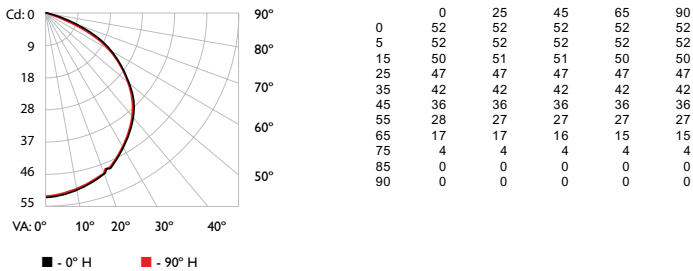

Polar Candela Distribution

Zonal Lumen

Zone	Lumens	% Luminaire
0-30	40.8	29.2%
0-40	67.2	48.0%
0-60	119.0	85.0%
60-90	21.0	15.0%
70-100	5.0	3.5%
90-120	0.0	0.0%
0-90	140.0	100.0%
90-180	0.0	0.0%
0-180	140.0	100.0%

For lux multiply fc by 10.7

Coefficients of Utilization - Zonal Cavity Method