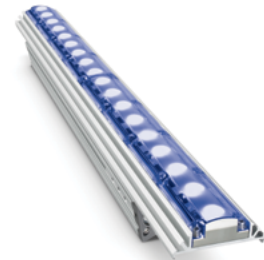

eColor Graze QLX Powercore is a high-performance, exterior linear luminaire perfect for applications calling for a balance of cost and performance. It is designed to highlight architectural features ranging from surface textures and molding details to archways and windows. Graze Essential Color luminaires offer intensely saturated solid red, green, blue, or amber light. Multiple fixture lengths, beam angles, output levels, and power consumption levels support a large range of façade or surface illumination applications. Low-profile housing, connectorized cabling, a universal power input range, and direct line voltage operation make Graze luminaires easy to install and operate.