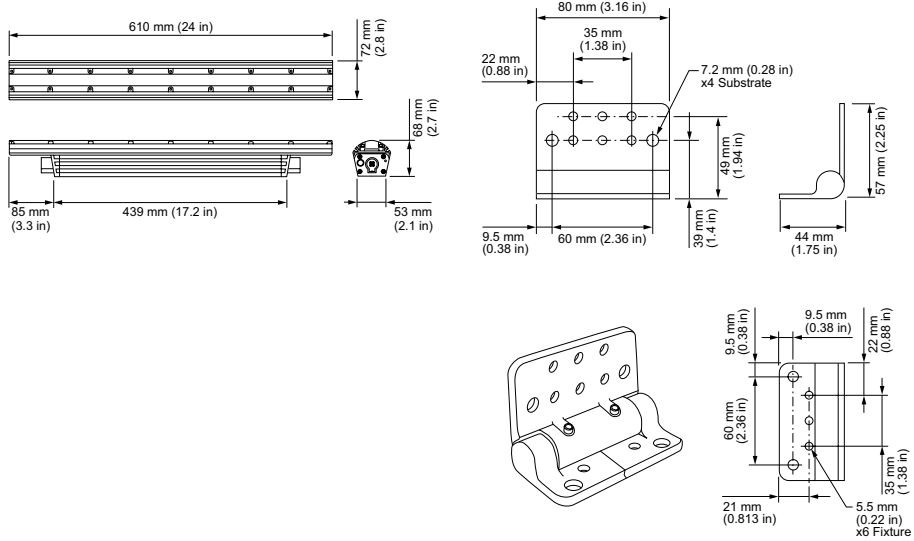

Dimensions

For help estimating the light output and distribution of eColor lighting luminaires, please contact Color Kinetics Applications Engineering Services at <http://www.lighting.philips.com/support/connect/contact-us>.