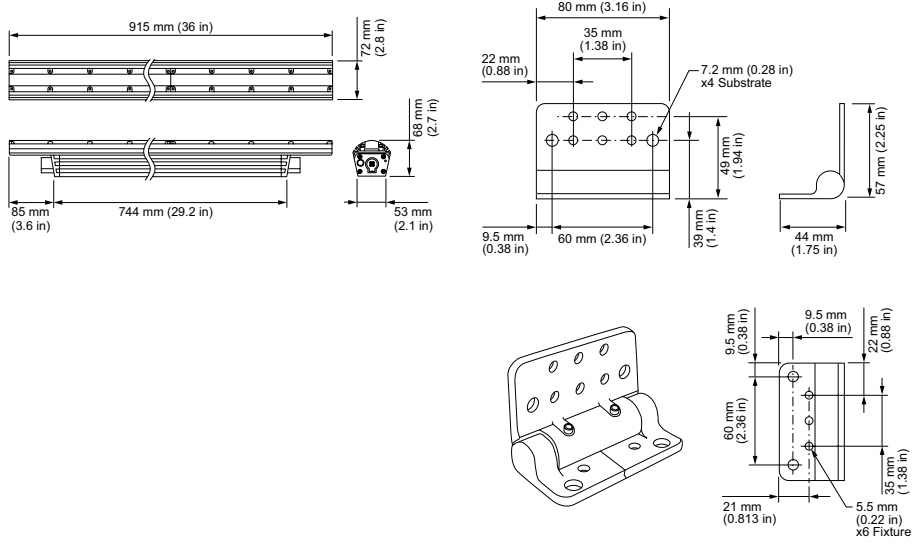

Dimensions

For help estimating the light output and distribution of eColor lighting luminaires, please contact Color Kinetics Applications Engineering Services at <http://www.lighting.philips.com/support/connect/contact-us>.