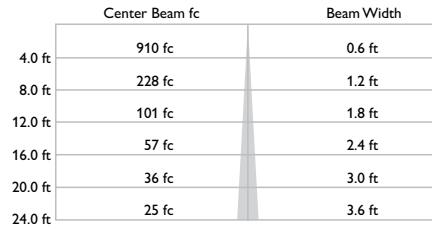

Dimensions

Photometrics, 8° native (no spread lens)

Photometric data is based on test results from an independent NIST traceable testing lab. IES data is available at www.colorkinetics.com/support/ies.

Beam Angle	8°
LED	RGB
Lumens	498
Efficacy (lm/W)	24.4

Polar Candela Distribution

Candela Table

0	14566
5	5643
15	131
25	55
35	25
45	18
55	5
65	2
75	1
85	0
90	0

Zonal Lumen

Zonal Lumen Summary

ZONE	LUMENS	%FIXT
0- 30	461	92.4
0- 40	477	95.8
0- 60	494	99.2
0- 90	498	100.0
90-180	0	0.0
0-180	498	100.0

For lux multiply fc by 10.7

Illuminance at Distance

■ Beam Spread: 8.7°

Coefficients of Utilization - Zonal Cavity Method

Effective Floor Cavity Reflectance: 20%

RC	80			70			50			30			10			0		
RW	70	50	30	10	70	50	30	10	50	30	10	50	30	10	50	30	10	0
0	119119119119	116116116116	111111111111	107107107	102102102	100												
1	116114113111	114112111109	108107106	105104103	101101100	98												
2	113110108105	111108106104	105104102	103101100	100	99	98											
3	110107104101	109105103101	103101	99	101	99	98											
4	108104101	98	107103100	98	101	99	97											
5	106101	98	96	105101	98	96	99											
6	104	99	96	94	103	99	96											
7	103	98	95	92	102	97	94											
8	101	96	93	91	100	96	93											
9	100	95	92	90	99	95	92											
10	99	94	91	89	98	94	91											