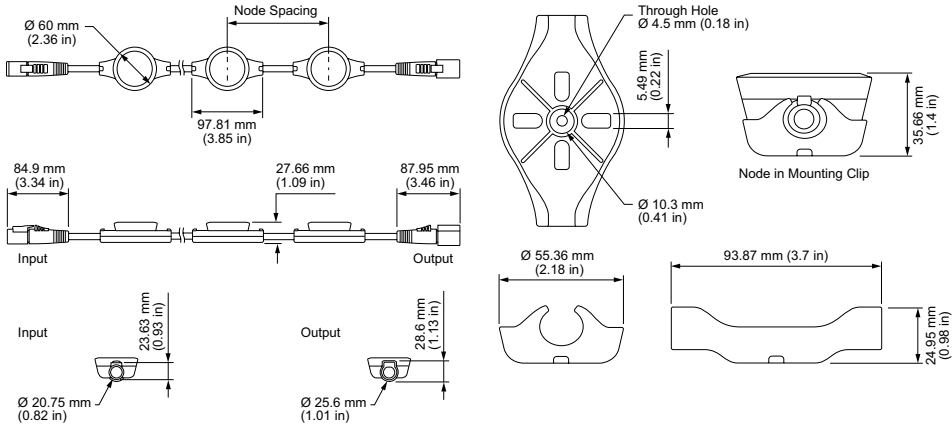

Dimensions

Photometrics, all channels full on

Photometric data is based on test results from an independent NIST traceable testing lab. IES data is available at www.colorkinetics.com/support/ies.

Viewing Angle	140°
LEDs	All channels full on
Lumens Per Node (all channels full on)	132
Efficacy (lm/W) per node all channels full on	52.8

Illuminance at Distance

	Center Beam fc	Beam Width
4 ft	3.28 fc	11.8 ft 11.8 ft
8 ft	0.82 fc	23.6 ft 23.7 ft
12 ft	0.36 fc	35.4 ft 35.5 ft
16 ft	0.21 fc	47.2 ft 47.3 ft
20 ft	0.13 fc	59.1 ft 59.1 ft
24 ft	0.09 fc	70.9 ft 71 ft

7.25 ft (2.2 m)
1 fc maximum distance
■ Vert. Spread: 111.8°
■ Horiz. Spread: 111.9°