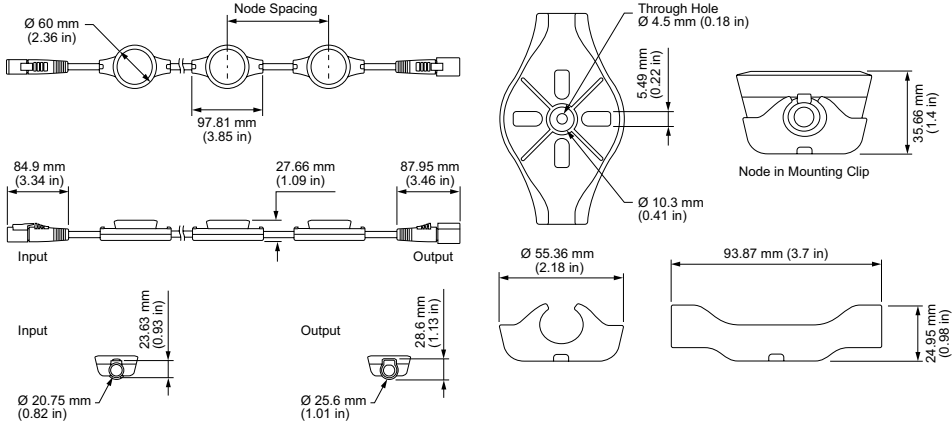

Dimensions

Photometrics, all channels full on

Photometric data is based on test results from an independent NIST traceable testing lab. IES data is available at www.colorkinetics.com/support/ies.

Viewing Angle	140°
LEDs	All channels full on
Lumens Per Node (all channels full on)	132
Efficacy (lm/W) per node all channels full on	52.8

Illuminance at Distance

	Center Beam fc	Beam Width
4 ft	3.28 fc	11.8 ft 11.8 ft
8 ft	0.82 fc	23.6 ft 23.7 ft
12 ft	0.36 fc	35.4 ft 35.5 ft
16 ft	0.21 fc	47.2 ft 47.3 ft
20 ft	0.13 fc	59.1 ft 59.1 ft
24 ft	0.09 fc	70.9 ft 71 ft

7.25 ft (2.2 m)
1 fc maximum distance
Vert. Spread: 111.8°
Horiz. Spread: 111.9°