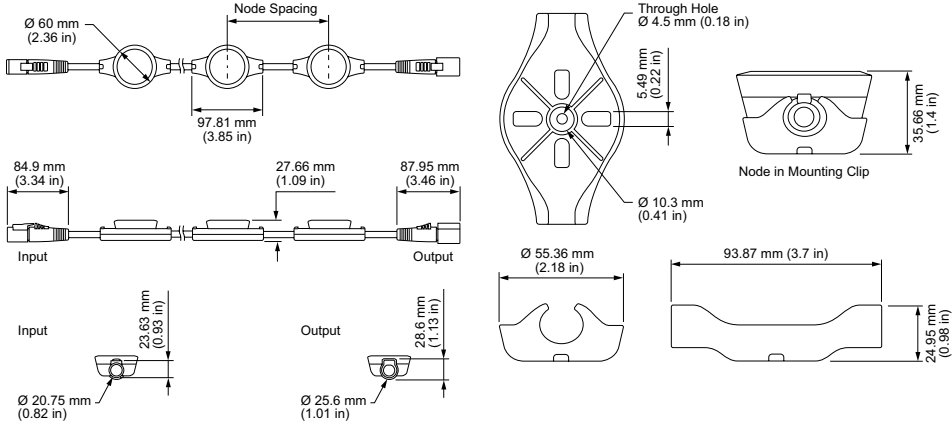

Dimensions

Photometrics, all channels full on

Photometric data is based on test results from an independent NIST traceable testing lab. IES data is available at www.colorkinetics.com/support/ies.

Viewing Angle	140°
LEDs	All channels full on
Lumens Per Node (all channels full on)	132
Efficacy (lm/W) per node all channels full on	52.8

Illuminance at Distance

	Center Beam fc	Beam Width
4 ft	3.28 fc	11.8 ft 11.8 ft
8 ft	0.82 fc	23.6 ft 23.7 ft
12 ft	0.36 fc	35.4 ft 35.5 ft
16 ft	0.21 fc	47.2 ft 47.3 ft
20 ft	0.13 fc	59.1 ft 59.1 ft
24 ft	0.09 fc	70.9 ft 71 ft

7.25 ft (2.2 m)
1 fc maximum distance
Vert. Spread: 111.8°
Horiz. Spread: 111.9°