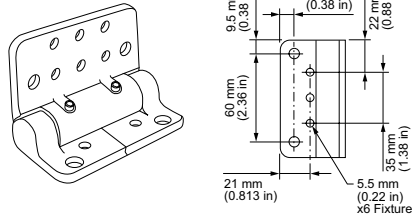

Dimensions

For help estimating the light output and distribution of eColor lighting luminaires, please contact Color Kinetics Applications Engineering Services at <http://www.lighting.philips.com/support/connect/contact-us>.