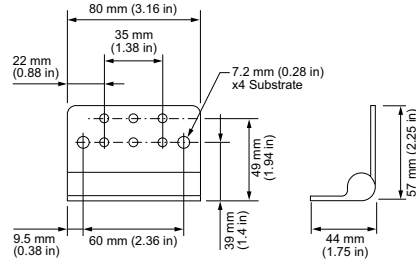

Dimensions

For help estimating the light output and distribution of eColor lighting luminaires, please contact Color Kinetics Applications Engineering Services at <http://www.lighting.philips.com/support/connect/contact-us>.