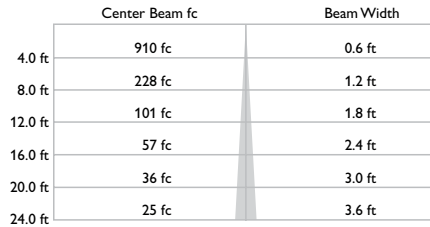

Dimensions

Photometrics, 8° native (no spread lens)

Photometric data is based on test results from an independent NIST traceable testing lab. IES data is available at www.colorkinetics.com/support/ies.

Beam Angle	8°
LED	RGB
Lumens	498
Efficacy (lm/W)	24.4

Polar Candela Distribution

Candela Table

0	14566
5	5643
15	131
25	55
35	25
45	18
55	5
65	2
75	1
85	0
90	0

Zonal Lumen

Zonal Lumen Summary

ZONE	LUMENS	%FIXT
0- 30	461	92.4
0- 40	477	95.8
0- 60	494	99.2
0- 90	498	100.0
90-180	0	0.0
0-180	498	100.0

For lux multiply fc by 10.7

Illuminance at Distance

■ Beam Spread: 8.7°

Coefficients of Utilization - Zonal Cavity Method

Effective Floor Cavity Reflectance: 20%

RC	80			70			50			30			10			0		
RW	70	50	30	10	70	50	30	10	50	30	10	50	30	10	50	30	10	0
0	119119119119	116116116116	111111111111	107107107	102102102	100												
1	116114113111	114112111109	108107106	105104103	101101100	98												
2	113110108105	111108106104	105104102	103101100	100	99	98											
3	110107104101	109105103101	103101	99	101	99	98											
4	108104101	98	107103100	98	101	99	97											
5	106101	98	96	105101	98	96	99	97	95	98	96	94	96	95	93	92		
6	104	99	96	94	103	99	96	94	98	95	93	96	94	93	95	94	92	91
7	103	98	95	92	102	97	94	92	96	94	92	95	93	91	94	92	91	90
8	101	96	93	91	100	96	93	91	95	92	91	94	92	90	94	92	90	89
9	100	95	92	90	99	95	92	90	94	91	90	93	91	89	93	91	89	89
10	99	94	91	89	98	94	91	89	93	90	89	92	90	89	92	90	88	88