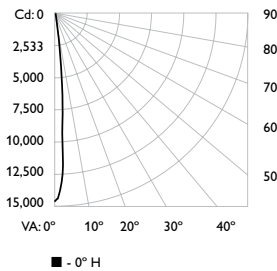

Polar Candela Distribution

Candela Table

0	14566
5	5643
15	131
25	55
35	25
45	18
55	5
65	2
75	1
85	0
90	0

Zonal Lumen

Zonal Lumen Summary

ZONE	LUMENS	%FIXT
0- 30	461	92.4
0- 40	477	95.8
0- 60	494	99.2
0- 90	498	100.0
90-180	0	0.0
0-180	498	100.0

For lux multiply fc by 10.7