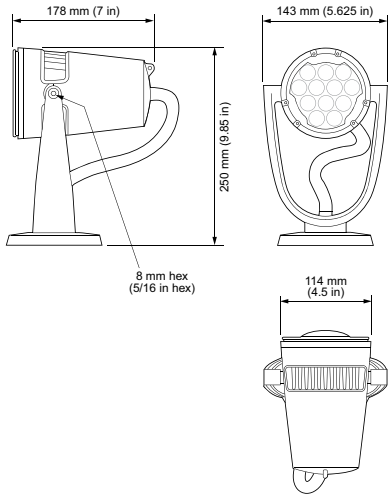

Dimensions

Photometrics, 8° native (no spread lens)

Photometric data is based on test results from an independent NIST traceable testing lab. IES data is available at www.colorkinetics.com/support/ies.

Beam Angle	8°
LED	RGB
Lumens	498
Efficacy (lm/W)	24.4