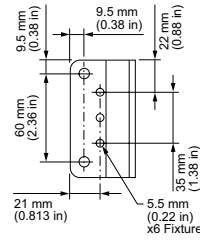

Dimensions

For help estimating the light output and distribution of eColor lighting luminaires, please contact Color Kinetics Applications Engineering Services at <http://www.lighting.philips.com/support/connect/contact-us>.