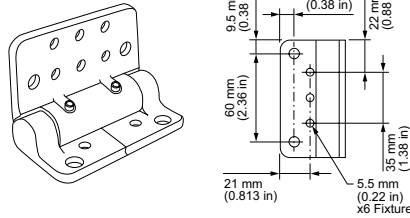

Dimensions

For help estimating the light output and distribution of eColor lighting luminaires, please contact Color Kinetics Applications Engineering Services at <http://www.lighting.philips.com/support/connect/contact-us>.