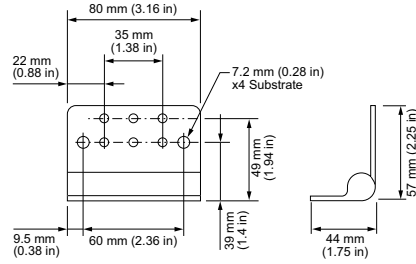

Dimensions

For help estimating the light output and distribution of eColor lighting luminaires, please contact Color Kinetics Applications Engineering Services at <http://www.lighting.philips.com/support/connect/contact-us>.