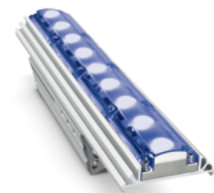

eColor Graze QLX Powercore is a high-performance, exterior linear luminaire perfect for applications calling for a balance of cost and performance. It is designed to highlight architectural features ranging from surface textures and molding details to archways and windows. Graze Essential Color luminaires offer intensely saturated solid red, green, blue, or amber light. Multiple fixture lengths, beam angles, output levels, and power consumption levels support a large range of façade or surface illumination applications. Low-profile housing, connectorized cabling, a universal power input range, and direct line voltage operation make Graze luminaires easy to install and operate.