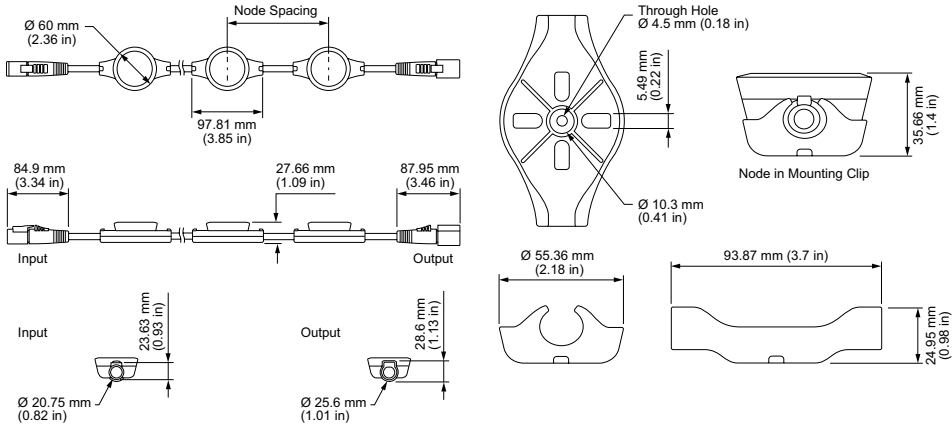

Dimensions

Photometrics, all channels full on

Photometric data is based on test results from an independent NIST traceable testing lab. IES data is available at www.colorkinetics.com/support/ies.

Viewing Angle	140°
LEDs	All channels full on
Lumens Per Node (all channels full on)	132
Efficacy (lm/W) per node all channels full on	52.8

Illuminance at Distance

	Center Beam fc	Beam Width
4 ft	3.28 fc	11.8 ft 11.8 ft
8 ft	0.82 fc	23.6 ft 23.7 ft
12 ft	0.36 fc	35.4 ft 35.5 ft
16 ft	0.21 fc	47.2 ft 47.3 ft
20 ft	0.13 fc	59.1 ft 59.1 ft
24 ft	0.09 fc	70.9 ft 71 ft

7.25 ft (2.2 m)
1 fc maximum distance
Vert. Spread: 111.8°
Horiz. Spread: 111.9°