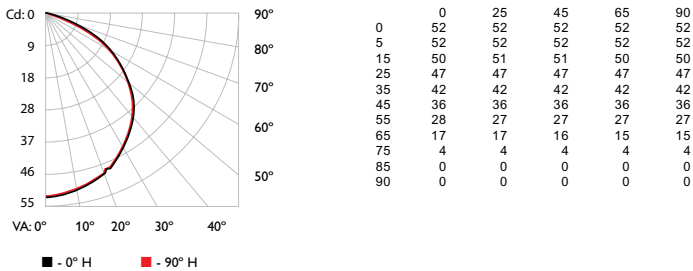

Polar Candela Distribution

Coefficients of Utilization - Zonal Cavity Method

Zonal Lumen

Zone	Lumens	% Luminaire
0-30	40.8	29.2%
0-40	67.2	48.0%
0-60	119.0	85.0%
60-90	21.0	15.0%
70-100	5.0	3.5%
90-120	0.0	0.0%
0-90	140.0	100.0%
90-180	0.0	0.0%
0-180	140.0	100.0%

For lux multiply fc by 10.7