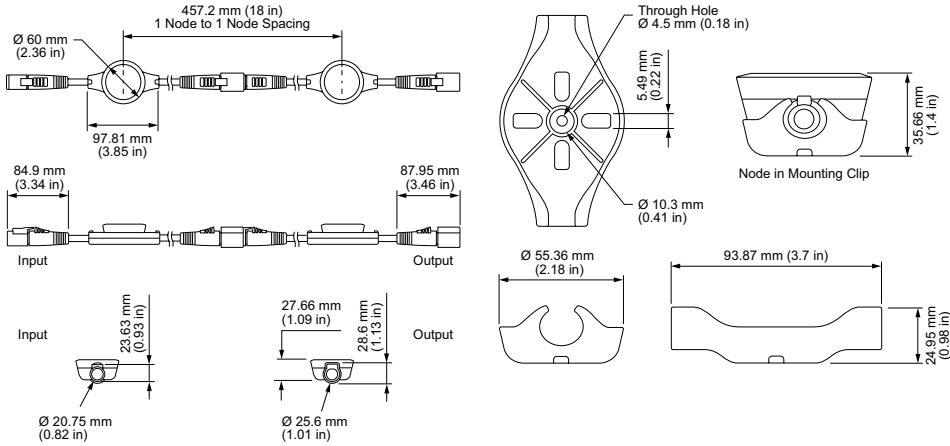

Dimensions

Photometrics, all channels full on

Photometric data is based on test results from an independent NIST traceable testing lab. IES data is available at www.colorkinetics.com/support/ies.

Viewing Angle	140°
LEDs	All channels full on
Lumens Per Node (all channels full on)	132
Efficacy (lm/W) per node all channels full on	53

Illuminance at Distance

	Center Beam fc	Beam Width
4 ft	3.28 fc	11.8 ft 11.8 ft
8 ft	0.82 fc	23.6 ft 23.7 ft
12 ft	0.36 fc	35.4 ft 35.5 ft
16 ft	0.21 fc	47.2 ft 47.3 ft
20 ft	0.13 fc	59.1 ft 59.1 ft
24 ft	0.09 fc	70.9 ft 71 ft

7.25 ft (2.2 m)
1 fc maximum distance
Vert. Spread: 111.8°
Horiz. Spread: 111.9°