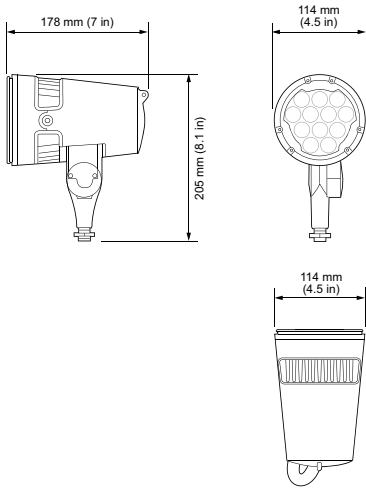

## Physical

Dimensions 205 x 114 x 178 mm (8.06 x 4.5 x 7.0 in)  
(Height x Width x Depth)

Weight 2 kg (4.4 lb)

Housing Material Die-cast aluminium, powder-coated finish

Lens Tempered glass

Luminaire Connections 152 mm (6 in) flying leads

## Luminaire Run Lengths

To calculate luminaire run lengths and total power consumption for your specific installation, download the Configuration Calculator from [www.colorkinetics.com/support/install\\_tool/](http://www.colorkinetics.com/support/install_tool/)

# Dimensions