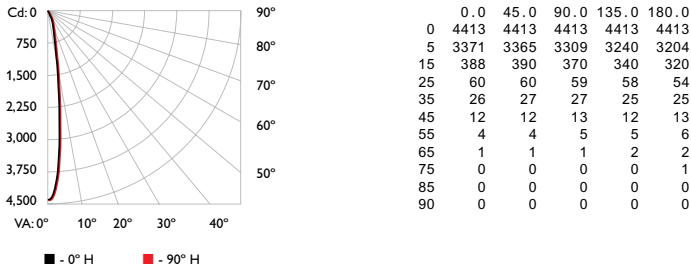

Polar Candela Distribution

Zonal Lumen

ZONE	LUMENS	%FIXT
0- 30	397	92.4
0- 40	413	96.3
0- 60	427	99.6
0- 90	429	100.0
90-180	0	0.0
0-180	429	100.0

Coefficients of Utilization - Zonal Cavity Method

RC	Effective Floor Cavity Reflectance: 20%											
	80		70		50		30		10			
RW	70	50	30	10	70	50	30	10	50	30	10	0
0	119119119119	116116116116	111111111111	106106106	102102102	100						
1	115113111110	113111110108	107108105	104103102	100100	99						
2	112109106104	110107105102	104102100	101100	98	98	97	96	95			
3	109105101	107103100	98	101	99	97	99	97	95	97	95	94
4	106101	98	95	105100	97	95	98	96	94	97	94	92
5	103	98	95	102	98	94	92	96	93	91	95	92
6	101	96	92	100	95	92	89	94	91	89	93	90
7	99	93	90	98	93	90	87	92	89	87	91	88
8	97	91	88	96	91	88	85	90	87	85	89	86
9	95	90	86	94	89	86	84	88	86	83	88	85
10	94	88	85	93	88	84	82	87	84	82	86	83

For lux multiply fc by 10.7