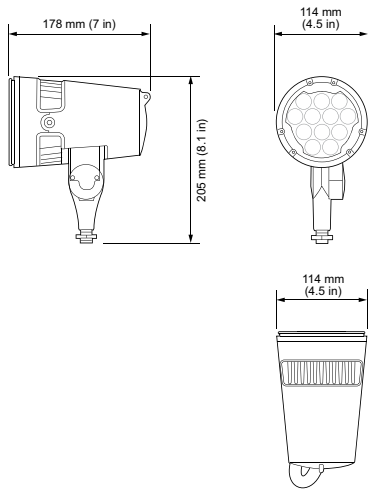

## Physical

Dimensions (Height x Width x Depth)	205 x 114 x 178 mm (8.06 x 4.5 x 7.0 in)
--	--

Weight	2 kg (4.4 lb)
--------	---------------

Housing Material	Die-cast aluminium, powder-coated finish
------------------	--

## Luminaire Run Lengths

To calculate luminaire run lengths and total power consumption for your specific installation, download the Configuration Calculator from [www.colorkinetics.com/support/install\\_tool/](http://www.colorkinetics.com/support/install_tool/)

# Dimensions