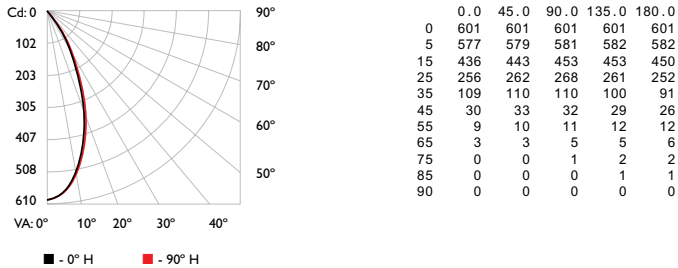

Polar Candela Distribution