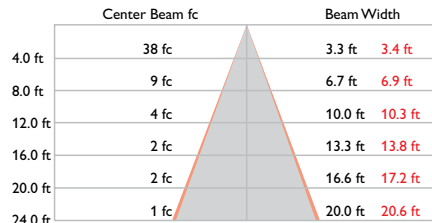

Illuminance at Distance

■ Vert. Spread: 45.2°
■ Horiz. Spread: 46.5°

Coefficients of Utilization - Zonal Cavity Method

RC	Effective Floor Cavity Reflectance: 20%																	
	80			70			50			30			10					
RW	70	50	30	10	70	50	30	10	50	30	10	50	30	10	50	30	10	
0	1191	191	191	119	1161	161	161	116	1111	1111	1111	1061	1061	106	1021	1021	102	100
1	1131	101	108	106	1111	1081	1061	104	1041	1031	101	99	98	97	96	95	93	93
2	1081	99	96	105	101	98	94	98	95	92	95	93	90	92	90	89	87	87
3	102	96	91	87	100	95	90	87	92	88	85	90	86	84	87	85	83	81
4	97	90	85	80	96	89	84	80	87	82	79	85	81	78	83	80	77	76
5	93	84	79	75	91	83	78	74	82	77	74	80	76	73	79	75	72	71
6	88	79	74	69	87	79	73	69	77	72	69	76	72	68	75	71	68	66
7	84	75	69	65	83	74	69	65	73	68	65	72	67	64	71	67	64	62
8	80	71	65	61	79	70	65	61	69	64	61	68	64	61	67	63	60	59
9	77	67	62	58	76	67	61	58	66	61	57	65	60	57	64	60	57	56
10	73	64	58	55	72	63	58	54	63	58	54	62	57	54	61	57	54	53

Zonal Lumen

ZONE	LUMENS	%FIXT
0- 30	296	73.2
0- 40	364	89.7
0- 60	399	98.5
0- 90	405	100.0
90-180	0	0.0
0-180	405	100.0

For lux multiply fc by 10.7