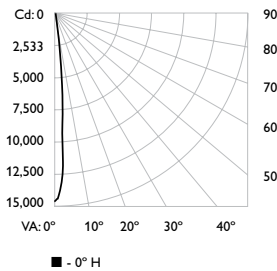

Polar Candela Distribution

Candela Table

0	14566
5	5643
15	131
25	55
35	25
45	18
55	5
65	2
75	1
85	0
90	0

Zonal Lumen

Zonal Lumen Summary

ZONE	LUMENS	%FIXT
0- 30	461	92.4
0- 40	477	95.8
0- 60	494	99.2
0- 90	498	100.0
90-180	0	0.0
0-180	498	100.0

For lux multiply fc by 10.7

Illuminance at Distance

	Center Beam fc	Beam Width
4.0 ft	910 fc	0.6 ft
8.0 ft	228 fc	1.2 ft
12.0 ft	101 fc	1.8 ft
16.0 ft	57 fc	2.4 ft
20.0 ft	36 fc	3.0 ft
24.0 ft	25 fc	3.6 ft

■ Beam Spread: 8.7°

Coefficients of Utilization - Zonal Cavity Method

RC	Effective Floor Cavity Reflectance: 20%																	
	80			70			50			30			10			0		
RW	70	50	30	10	70	50	30	10	50	30	10	50	30	10	50	30	10	0
0	119119119119	116116116116	111111111111	107107107	102102102	100												
1	116114113111	114112111109	108107106	105104103	101101100	98												
2	113110108105	111108106104	105104102	103101100	100	99	98	97	96	95								
3	110107104101	109105103101	103101	99	101	99	98	97	96	95	94							
4	108104101	107103100	98	101	99	97	96	95	94	93	92							
5	106101	105101	98	96	99	97	95	98	96	94	96	95	93	92				
6	104	99	96	94	103	99	96	94	98	95	93	96	94	93	95	94	92	91
7	103	98	95	92	102	97	94	92	96	94	92	95	93	91	94	92	91	90
8	101	96	93	91	100	96	93	91	95	92	91	94	92	90	94	92	90	89
9	100	95	92	90	99	95	92	90	94	91	90	93	91	89	93	91	89	89
10	99	94	91	89	98	94	91	89	93	90	89	92	90	89	92	90	88	88