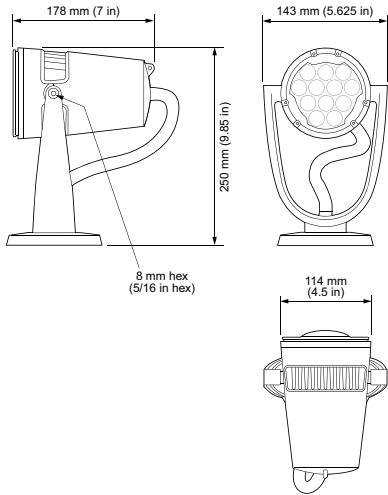

## Physical

Dimensions (Height x Width x Depth)	250 x 114 x 178 mm (9.85 x 4.5 x 7.0 in)
--	--

Weight	3.9 kg (8.7 lb)
--------	-----------------

Housing Material	Die-cast aluminium, powder-coated finish
------------------	--

Lens	Tempered glass
------	----------------

Luminaire Connections	1.8 m (6 ft) unified power/data cable with flying leads
-----------------------	---

## Luminaire Run Lengths

To calculate luminaire run lengths and total power consumption for your specific installation, download the Configuration Calculator from [www.colorkinetics.com/support/install\\_tool/](http://www.colorkinetics.com/support/install_tool/)

# Dimensions