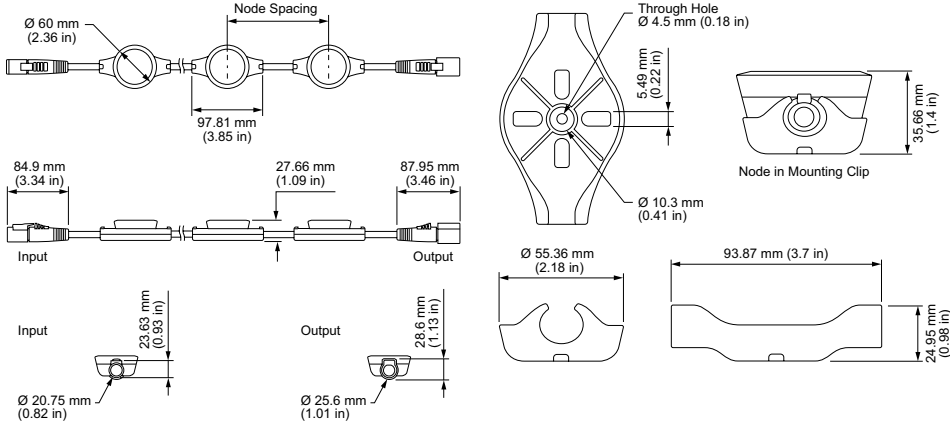

Dimensions

Photometrics, all channels full on

Photometric data is based on test results from an independent NIST traceable testing lab. IES data is available at www.colorkinetics.com/support/ies.

Viewing Angle	140°
LEDs	All channels full on
Lumens Per Node (all channels full on)	111
Efficacy (lm/W) per node	44.4

Illuminance at Distance

	Center Beam fc	Beam Width
4 ft	2.66 fc	11.8 ft 11.9 ft
8 ft	0.66 fc	23.6 ft 23.9 ft
12 ft	0.30 fc	35.5 ft 35.8 ft
16 ft	0.17 fc	47.3 ft 47.7 ft
20 ft	0.11 fc	59.1 ft 59.6 ft
24 ft	0.07 fc	70.9 ft 71.6 ft

6.5 ft (2 m) 1 fc maximum distance
■ Vert. Spread: 111.8°
■ Horiz. Spread: 112.3°