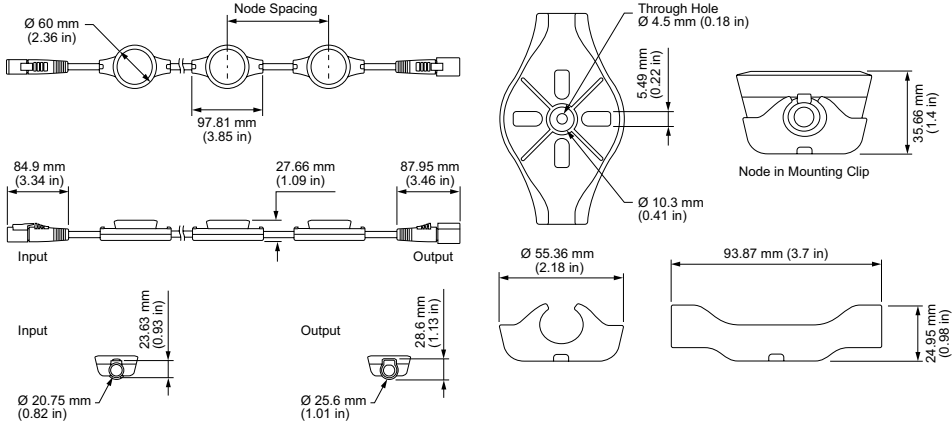

Dimensions

Photometrics, all channels full on

Photometric data is based on test results from an independent NIST traceable testing lab. IES data is available at www.colorkinetics.com/support/ies.

Viewing Angle	140°
LEDs	All channels full on
Lumens Per Node (all channels full on)	111
Efficacy (lm/W) per node	44.4

Illuminance at Distance

	Center Beam fc	Beam Width
4 ft	2.66 fc	11.8 ft 11.9 ft
8 ft	0.66 fc	23.6 ft 23.9 ft
12 ft	0.30 fc	35.5 ft 35.8 ft
16 ft	0.17 fc	47.3 ft 47.7 ft
20 ft	0.11 fc	59.1 ft 59.6 ft
24 ft	0.07 fc	70.9 ft 71.6 ft

6.5 ft (2 m) ■ Vert. Spread: 111.8°
1 fc maximum distance ■ Horiz. Spread: 112.3°