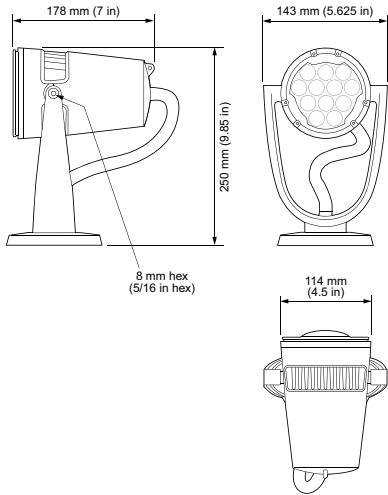

Dimensions

Photometrics, 14° spread lens

Photometric data is based on test results from an independent NIST traceable testing lab. IES data is available at www.colorkinetics.com/support/ies.

Beam Angle	14°
LED	RGB
Lumens	429
Efficacy (lm/W)	21