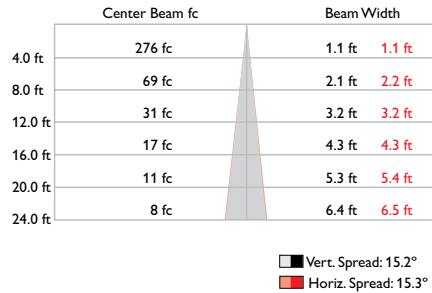

¶ Lumen maintenance figures are based on lifetime prediction graphs supplied by LED source manufacturers. Whenever possible, figures use measurements that comply with IES LM-80-08 testing procedures. In accordance with TM-21-11, Reported values represent the interpolated value based on six times the LM-80-08 total test duration (in hours). Calculated values represent time durations that exceed six times the total test duration.

Dimensions

Photometrics, 14° spread lens

Photometric data is based on test results from an independent NIST traceable testing lab. IES data is available at www.colorkinetics.com/support/ies.

Beam Angle	14°
LED	RGB
Lumens	429
Efficacy (lm/W)	21

Polar Candela Distribution

Zonal Lumen

ZONE	LUMENS	%FIXT
0- 30	397	92.4
0- 40	413	96.3
0- 60	427	99.6
0- 90	429	100.0
90-180	0	0.0
0-180	429	100.0

Illuminance at Distance

Coefficients of Utilization - Zonal Cavity Method