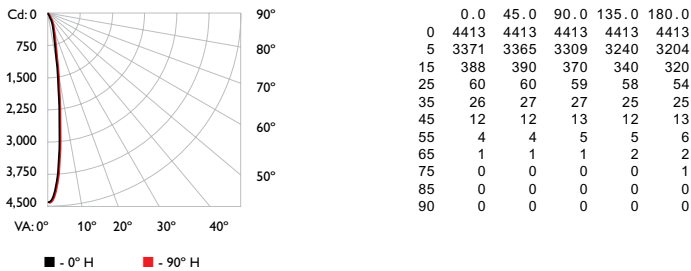

¶ Lumen maintenance figures are based on lifetime prediction graphs supplied by LED source manufacturers. Whenever possible, figures use measurements that comply with IES LM-80-08 testing procedures. In accordance with TM-21-11, Reported values represent the interpolated value based on six times the LM-80-08 total test duration (in hours). Calculated values represent time durations that exceed six times the total test duration.

Dimensions

Photometrics, 14° spread lens

Photometric data is based on test results from an independent NIST traceable testing lab. IES data is available at www.colorkinetics.com/support/ies.

Beam Angle	14°
LED	RGB
Lumens	429
Efficacy (lm/W)	21

Polar Candela Distribution

Zonal Lumen

ZONE	LUMENS	%FIXT
0- 30	397	92.4
0- 40	413	96.3
0- 60	427	99.6
0- 90	429	100.0
90-180	0	0.0
0-180	429	100.0

Illuminance at Distance

Coefficients of Utilization - Zonal Cavity Method