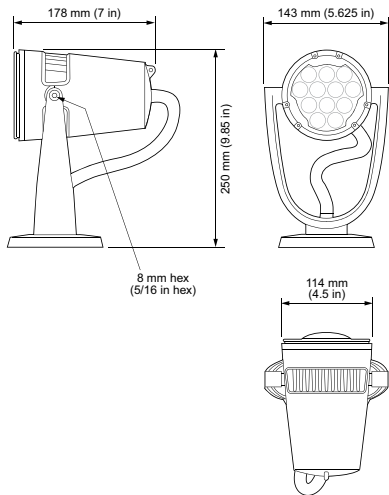

Lumen Maintenance

Threshold§	Ambient Temperature	Reported¶	Calculated¶
L ₅₀	25 °C	100,000	
	50 °C	90,000	

Physical

Dimensions (Height x Width x Depth)	250 x 114 x 178 mm (9.85 x 4.5 x 7.0 in)
--	--

Weight	3.9 kg (8.7 lb)
--------	-----------------

Housing Material	Die-cast aluminium, powder-coated finish
------------------	--

Lens	Tempered glass
------	----------------

Luminaire Connections	1.8 m (6 ft) unified power/data cable with flying leads
-----------------------	---

Certification and Safety

Approbation	UL/cUL, FCC Class A, CE, PSE, C-Tick, CQC, SAA
-------------	--

Environment	Dry/Damp/Wet Location, IP66
-------------	-----------------------------

† Lumen output measurements comply with IES LM-79-08 testing procedures.

Dimensions

Photometrics, 23° spread lens

Photometric data is based on test results from an independent NIST traceable testing lab. IES data is available at www.colorkinetics.com/support/ies.

Beam Angle	23°
LED	RGB
Lumens	418
Efficacy (lm/W)	20.5