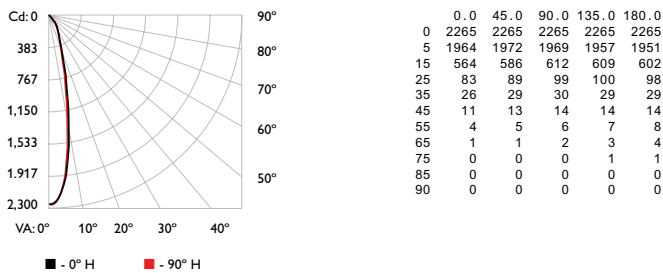

Polar Candela Distribution