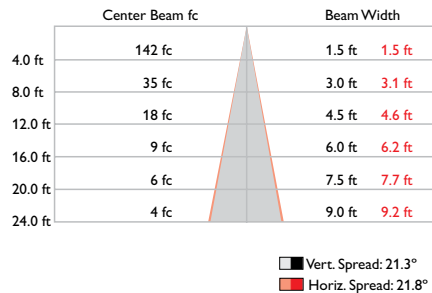

¶ Lumen maintenance figures are based on lifetime prediction graphs supplied by LED source manufacturers. Whenever possible, figures use measurements that comply with IES LM-80-08 testing procedures. In accordance with TM-21-11, Reported values represent the interpolated value based on six times the LM-80-08 total test duration (in hours). Calculated values represent time durations that exceed six times the total test duration.

Dimensions

Photometrics, 23° spread lens

Photometric data is based on test results from an independent NIST traceable testing lab. IES data is available at www.colorkinetics.com/support/ies.

Beam Angle	23°
LED	RGB
Lumens	418
Efficacy (lm/W)	20.5

Polar Candela Distribution

Illuminance at Distance

Coefficients of Utilization - Zonal Cavity Method

RC	Effective Floor Cavity Reflectance: 20%																			
	80			70			50			30			10							
RW	70	50	30	10	70	50	30	10	50	30	10	50	30	10	50	30	10			
0	1191	191	191	19	1161	161	161	16	1111	111	111	11	1061	061	061	06	1021	021	02	100
1	1151	121	111	109	1121	101	091	07	1061	051	04	1031	021	01	99	99	98	96		
2	1111	071	041	01	1091	051	031	00	1021	00	98	99	98	96	97	95	94	93		
3	1071	02	99	96	1051	01	98	95	99	96	94	96	94	92	94	92	91	90		
4	104	98	94	91	102	97	94	91	95	92	90	93	91	89	92	90	88	87		
5	101	95	91	87	99	94	90	87	92	89	86	91	88	86	89	87	85	84		
6	98	91	87	84	96	91	87	84	89	86	83	88	85	83	87	84	82	81		
7	95	89	84	81	94	88	84	81	87	83	81	86	83	80	85	82	80	79		
8	92	86	82	79	91	85	81	79	84	81	78	84	80	78	83	80	78	77		
9	90	83	79	77	89	83	79	77	82	79	76	82	78	76	81	78	76	75		
10	88	81	77	75	87	81	77	74	80	77	74	80	76	74	79	76	74	73		