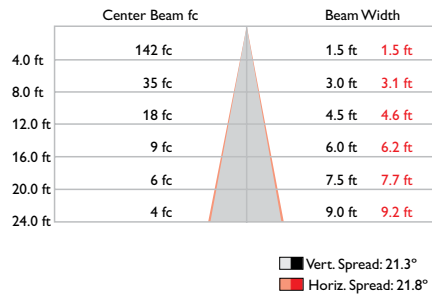

Lumen Maintenance

Threshold [§]	Ambient Temperature	Reported [¶]	Calculated [¶]
L ₅₀	25 °C	100,000	
	50 °C	90,000	

Physical

Dimensions (Height x Width x Depth)	250 x 114 x 178 mm (9.85 x 4.5 x 7.0 in)
Weight	3.9 kg (8.7 lb)
Housing Material	Die-cast aluminium, powder-coated finish
Lens	Tempered glass
Luminaire Connections	1.8 m (6 ft) unified power/data cable with flying leads

¶ Lumen maintenance figures are based on lifetime prediction graphs supplied by LED source manufacturers. Whenever possible, figures use measurements that comply with IES LM-80-08 testing procedures. In accordance with TM-21-11, Reported values represent the interpolated value based on six times the LM-80-08 total test duration (in hours). Calculated values represent time durations that exceed six times the total test duration.

Dimensions

Photometrics, 23° spread lens

Photometric data is based on test results from an independent NIST traceable testing lab. IES data is available at www.colorkinetics.com/support/ies.

Beam Angle	23°
LED	RGB
Lumens	418
Efficacy (lm/W)	20.5

Polar Candela Distribution

Zonal Lumen

ZONE	LUMENS	%FIXT
0- 30	381	91.1
0- 40	400	95.6
0- 60	416	99.4
0- 90	418	100.0
90-180	0	0.0
0-180	418	100.0

Illuminance at Distance

Coefficients of Utilization - Zonal Cavity Method