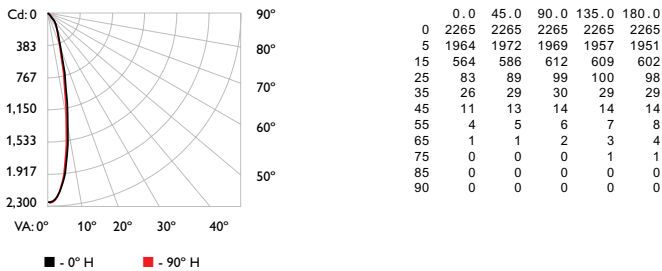

¶ Lumen maintenance figures are based on lifetime prediction graphs supplied by LED source manufacturers. Whenever possible, figures use measurements that comply with IES LM-80-08 testing procedures. In accordance with TM-21-11, Reported values represent the interpolated value based on six times the LM-80-08 total test duration (in hours). Calculated values represent time durations that exceed six times the total test duration.

Dimensions

Photometrics, 23° spread lens

Photometric data is based on test results from an independent NIST traceable testing lab. IES data is available at www.colorkinetics.com/support/ies.

Beam Angle	23°
LED	RGB
Lumens	418
Efficacy (lm/W)	20.5

Polar Candela Distribution

Zonal Lumen

ZONE	LUMENS	%FIXT
0- 30	381	91.1
0- 40	400	95.6
0- 60	416	99.4
0- 90	418	100.0
90-180	0	0.0
0-180	418	100.0

Illuminance at Distance

Coefficients of Utilization - Zonal Cavity Method