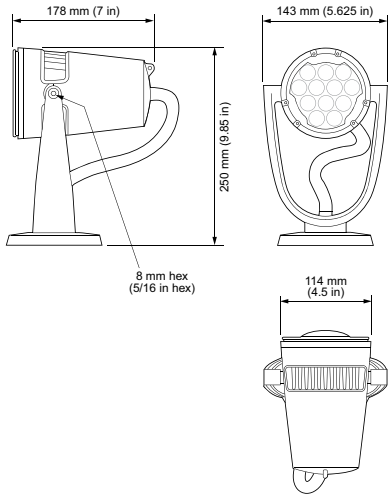

Lumen Maintenance

Threshold [§]	Ambient Temperature	Reported [¶]	Calculated [¶]
L ₅₀	25 °C	100,000	
	50 °C	90,000	

Physical

Dimensions (Height x Width x Depth)	250 x 114 x 178 mm (9.85 x 4.5 x 7.0 in)
Weight	3.9 kg (8.7 lb)
Housing Material	Die-cast aluminium, powder-coated finish
Lens	Tempered glass
Luminaire Connections	1.8 m (6 ft) unified power/data cable with flying leads

Dimensions

Photometrics, 23° spread lens

Photometric data is based on test results from an independent NIST traceable testing lab. IES data is available at www.colorkinetics.com/support/ies.

Beam Angle	23°
LED	RGB
Lumens	418
Efficacy (lm/W)	20.5