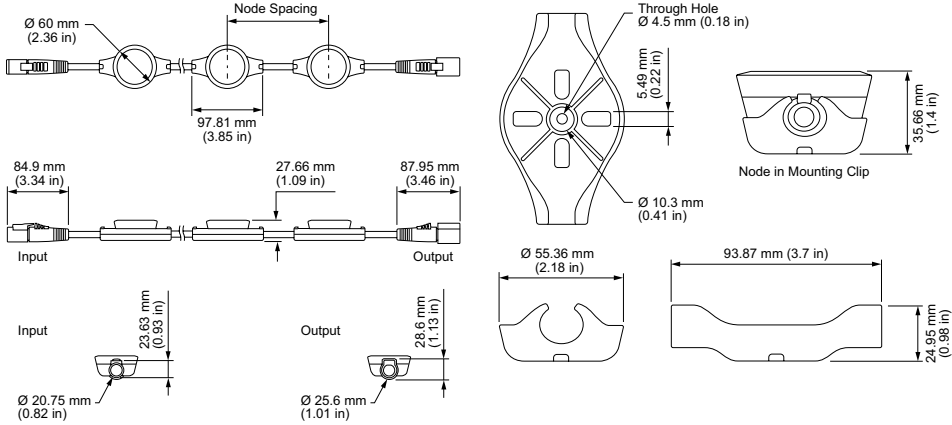

Dimensions

Photometrics, all channels full on

Photometric data is based on test results from an independent NIST traceable testing lab. IES data is available at www.colorkinetics.com/support/ies.

Viewing Angle	140°
LEDs	All channels full on
Lumens Per Node (all channels full on)	111
Efficacy (lm/W) per node	44.4

Illuminance at Distance

	Center Beam fc	Beam Width
4 ft	2.66 fc	11.8 ft 11.9 ft
8 ft	0.66 fc	23.6 ft 23.9 ft
12 ft	0.30 fc	35.5 ft 35.8 ft
16 ft	0.17 fc	47.3 ft 47.7 ft
20 ft	0.11 fc	59.1 ft 59.6 ft
24 ft	0.07 fc	70.9 ft 71.6 ft

6.5 ft (2 m)
1 fc maximum distance
■ Vert. Spread: 111.8°
■ Horiz. Spread: 112.3°