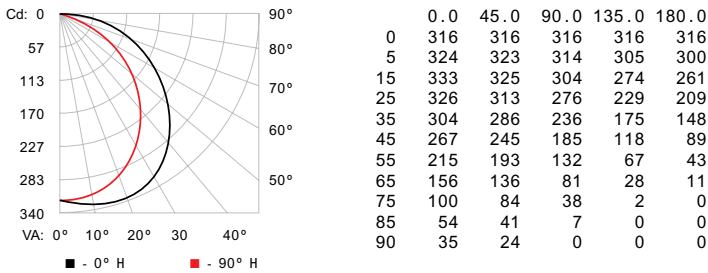

Polar Candela Distribution

Zonal Lumen

ZONE	LUMENS	%FIXT
0- 30	239	30.0
0- 40	383	48.1
0- 60	639	80.4
0- 90	789	99.2
90-120	6	0.8
90-130	6	0.8
90-150	6	0.8
90-180	6	0.8
0-180	795	100.0

For lux multiply fc by 10.7