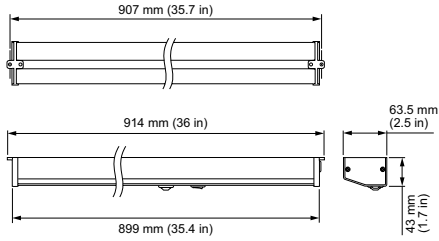

## Physical

Dimensions (Height x Width x Depth)	43 x 914 x 63.5 mm (1.7 x 36 x 2.5 in)
Weight	1.4 kg (3.1 lb)
Housing Material	White painted metal
Lens	Translucent polycarbonate
Luminaire Connections	Standard wall plug

# Dimensions