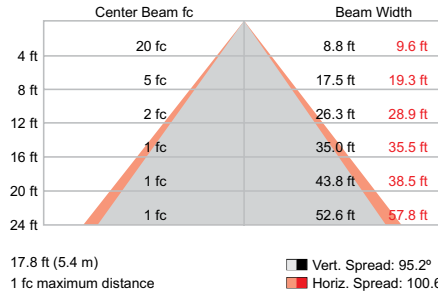

Illuminance at Distance

Coefficients of Utilization - Zonal Cavity Method

Effective Floor Cavity Reflectance: 20%

RC	80			70			50			30			10			0		
Rw	70	50	30	10	70	50	30	10	50	30	10	50	30	10	50	30	10	0
0	119	119	119	119	116	161	161	116	111	111	111	106	106	106	101	101	101	99
1	108	104	100	96	106	102	98	94	97	94	91	93	91	88	89	87	85	83
2	99	91	85	79	97	89	83	78	86	80	76	82	78	74	79	76	72	70
3	91	81	73	66	88	79	72	66	76	70	64	73	68	63	70	66	62	60
4	83	72	63	57	81	70	62	56	68	61	55	65	59	54	63	58	54	52
5	77	64	56	49	75	63	55	49	61	54	48	59	53	48	57	51	47	45
6	71	58	49	43	69	57	49	43	55	48	42	54	47	42	52	46	42	40
7	66	53	44	38	64	52	44	38	50	43	38	49	42	37	48	42	37	35
8	62	48	40	34	60	48	40	34	46	39	34	45	38	34	44	38	33	32
9	58	45	36	31	56	44	36	31	43	36	31	42	35	31	41	35	30	29
10	54	41	33	28	53	41	33	28	40	33	28	39	32	28	38	32	28	26