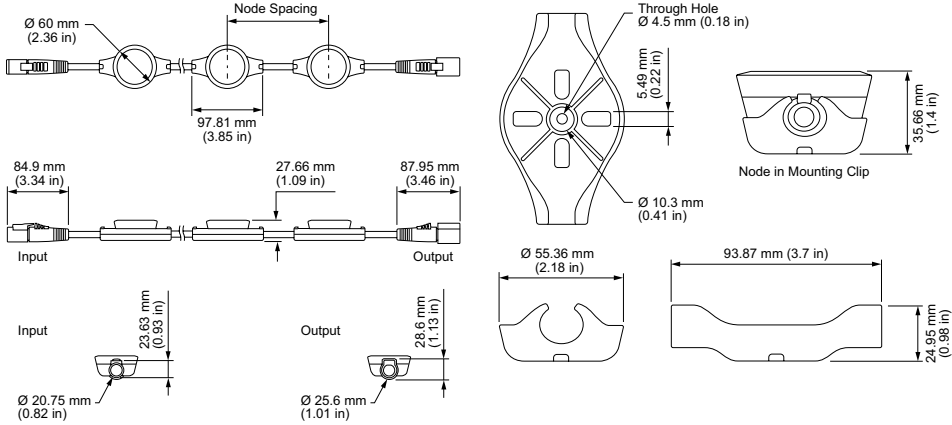

Dimensions

Photometrics, all channels full on

Photometric data is based on test results from an independent NIST traceable testing lab. IES data is available at www.colorkinetics.com/support/ies.

Viewing Angle	140°
LEDs	All channels full on
Lumens Per Node (all channels full on)	111
Efficacy (lm/W) per node	44.4

Illuminance at Distance

	Center Beam fc	Beam Width
4 ft	2.66 fc	11.8 ft 11.9 ft
8 ft	0.66 fc	23.6 ft 23.9 ft
12 ft	0.30 fc	35.5 ft 35.8 ft
16 ft	0.17 fc	47.3 ft 47.7 ft
20 ft	0.11 fc	59.1 ft 59.6 ft
24 ft	0.07 fc	70.9 ft 71.6 ft

6.5 ft (2 m) ■ Vert. Spread: 111.8°
1 fc maximum distance ■ Horiz. Spread: 112.3°