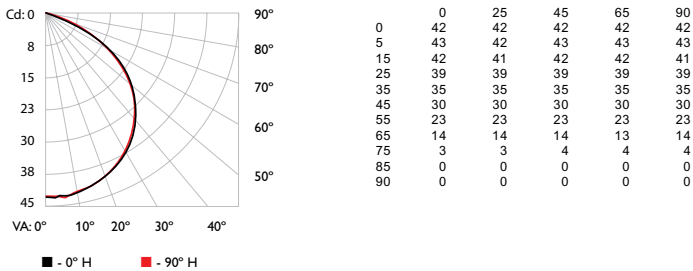

Polar Candela Distribution

Zonal Lumen

Zone	Lumens	% Luminaire
0-30	33.6	29.0%
0-40	55.5	47.9%
0-60	98.3	84.8%
60-90	17.6	15.2%
70-100	4.3	3.7%
90-120	0.0	0.0%
0-90	115.9	100.0%
90-180	0.0	0.0%
0-180	115.9	100.0%

For lux multiply fc by 10.7

Coefficients of Utilization - Zonal Cavity Method