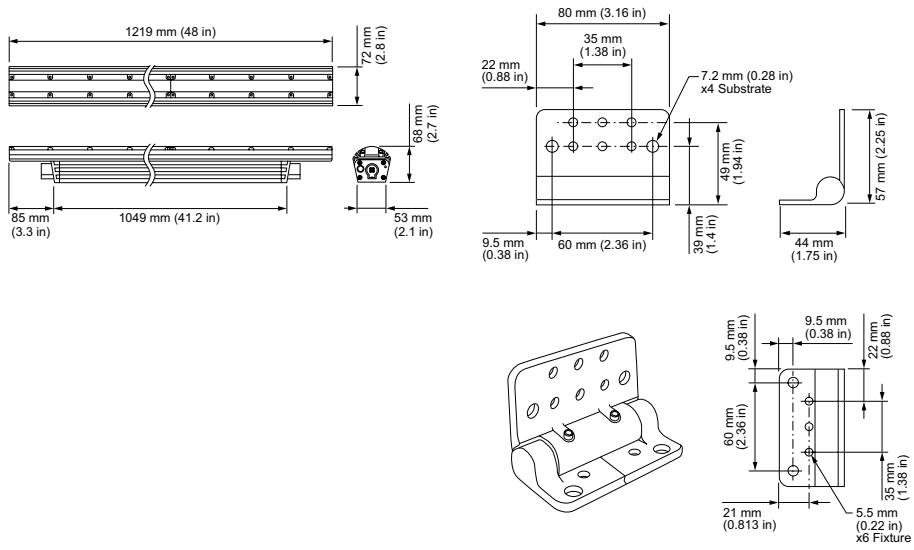

Dimensions

For help estimating the light output and distribution of eColor lighting luminaires, please contact Color Kinetics Applications Engineering Services at <http://www.lighting.philips.com/support/connect/contact-us>.