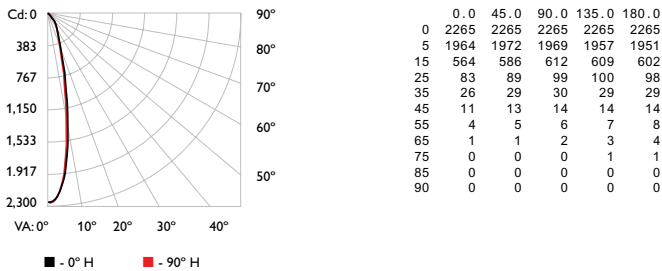

Polar Candela Distribution