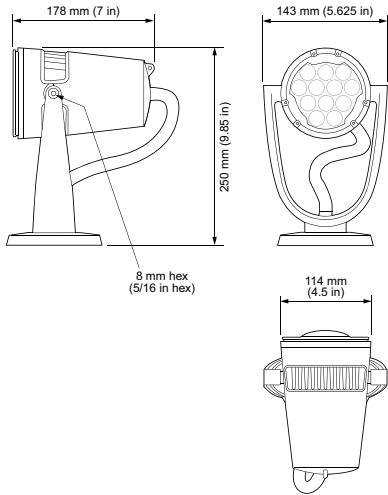

Dimensions

Photometrics, 23° spread lens

Photometric data is based on test results from an independent NIST traceable testing lab. IES data is available at www.colorkinetics.com/support/ies.

Beam Angle	23°
LED	RGB
Lumens	418
Efficacy (lm/W)	20.5