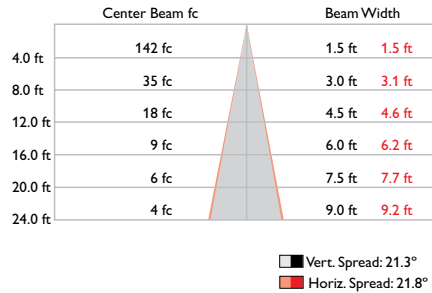

¶ Lumen maintenance figures are based on lifetime prediction graphs supplied by LED source manufacturers. Whenever possible, figures use measurements that comply with IES LM-80-08 testing procedures. In accordance with TM-21-11, Reported values represent the interpolated value based on six times the LM-80-08 total test duration (in hours). Calculated values represent time durations that exceed six times the total test duration.

Dimensions

Photometrics, 23° spread lens

Photometric data is based on test results from an independent NIST traceable testing lab. IES data is available at www.colorkinetics.com/support/ies.

Beam Angle	23°
LED	RGB
Lumens	418
Efficacy (lm/W)	20.5

Polar Candela Distribution

Illuminance at Distance

Coefficients of Utilization - Zonal Cavity Method

RC	Effective Floor Cavity Reflectance: 20%														
	80		70		50		30		10		0				
RW	70	50	30	10	70	50	30	10	50	30	10	50	30	10	0
0	1191	191	191	19	1161	161	161	16	1111	111	111	1061	061	06	102102102
1	1151	121	111	109	1121	101	091	07	1061	051	04	1031	021	01	99 99 98 96
2	1111	071	041	01	1091	051	031	00	1021	00	98	99 98	96	97	95 94 93
3	1071	02	99	96	1051	01	98	95	99	96	94	96	94	92	94 92 91 90
4	104	98	94	91	102	97	94	91	95	92	90	93	91	89	92 90 88 87
5	101	95	91	87	99	94	90	87	92	89	86	91	88	86	89 87 85 84
6	98	91	87	84	96	91	87	84	89	86	83	88	85	83	87 84 82 81
7	95	89	84	81	94	88	84	81	87	83	81	86	83	80	85 82 80 79
8	92	86	82	79	91	85	81	79	84	81	78	84	80	78	83 80 78 77
9	90	83	79	77	89	83	79	77	82	79	76	82	78	76	81 78 76 75
10	88	81	77	75	87	81	77	74	80	77	74	80	76	74	79 76 74 73