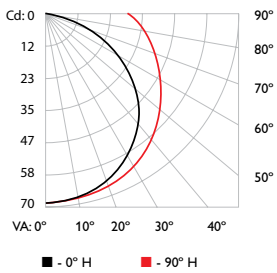

Polar Candela Distribution

	0	22.5	45	67.5	90
0	68	68	68	68	68
5	68	68	68	68	68
15	66	66	66	67	67
25	62	61	62	65	65
35	56	55	57	61	61
45	48	47	51	55	57
55	38	38	44	50	51
65	25	28	38	44	46
75	12	19	31	37	39
85	2	12	24	30	33
90	0	9	21	27	30