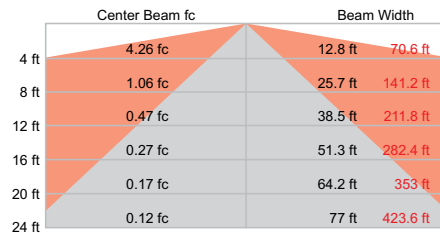

Illuminance at Distance

8.2 ft (2.5 m)
1 fc maximum distance

■ Vert. Spread: 116.1°
■ Horiz. Spread: 167.1°