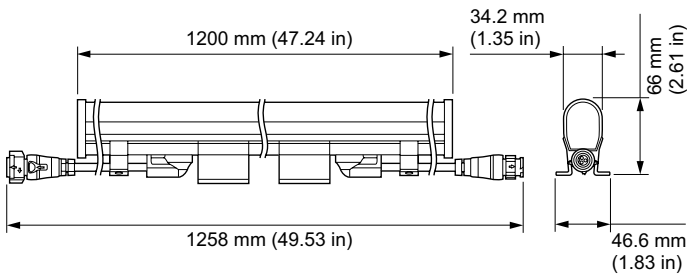

## Physical

Dimensions <i>(Height x Width x Depth)</i>	66 x 1,200 x 47 mm (3 x 47.2 x 2 in) <i>Including mounting bracket</i> 66 x 1,200 x 34 mm (3 x 47.2 x 1 in) <i>Excluding mounting bracket</i>
Weight	780 g (1.7 lb)
Housing Material	Extruded polycarbonate, dark grey
Lens	Translucent plastic
Temperature Range	-40 to 50 °C (-40 to 122 °F) Operating -20 to 50 °C (-4 to 122 °F) Startup -40 to 80 °C (-40 to 176 °F) Storage
Mechanical Impact	IK09
Humidity	0 to 95%, non-condensing

# Dimensions